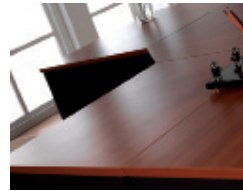

# OM FURNITURE

OM furniture is a fresh range that will enrich either the workplace or the home office. It is manufactured from high impact laminate on quality board and features matching ABS edging. The OM furniture range is built for durability with 25mm top over 25mm end construction. It is backed with a 5 year warranty against manufacturing defects.