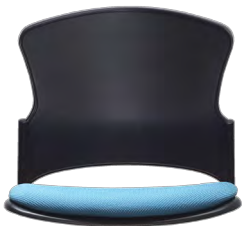

FLPPB/S
Seat upholstery