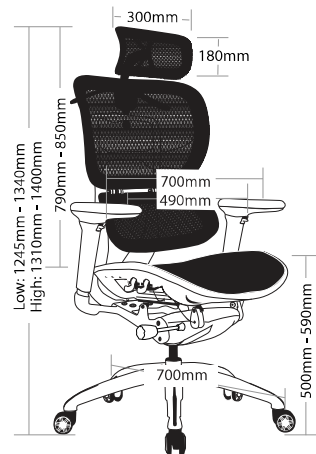

INDOOR USE ONLY

X Do not use as a step ladder

ERGO-1H