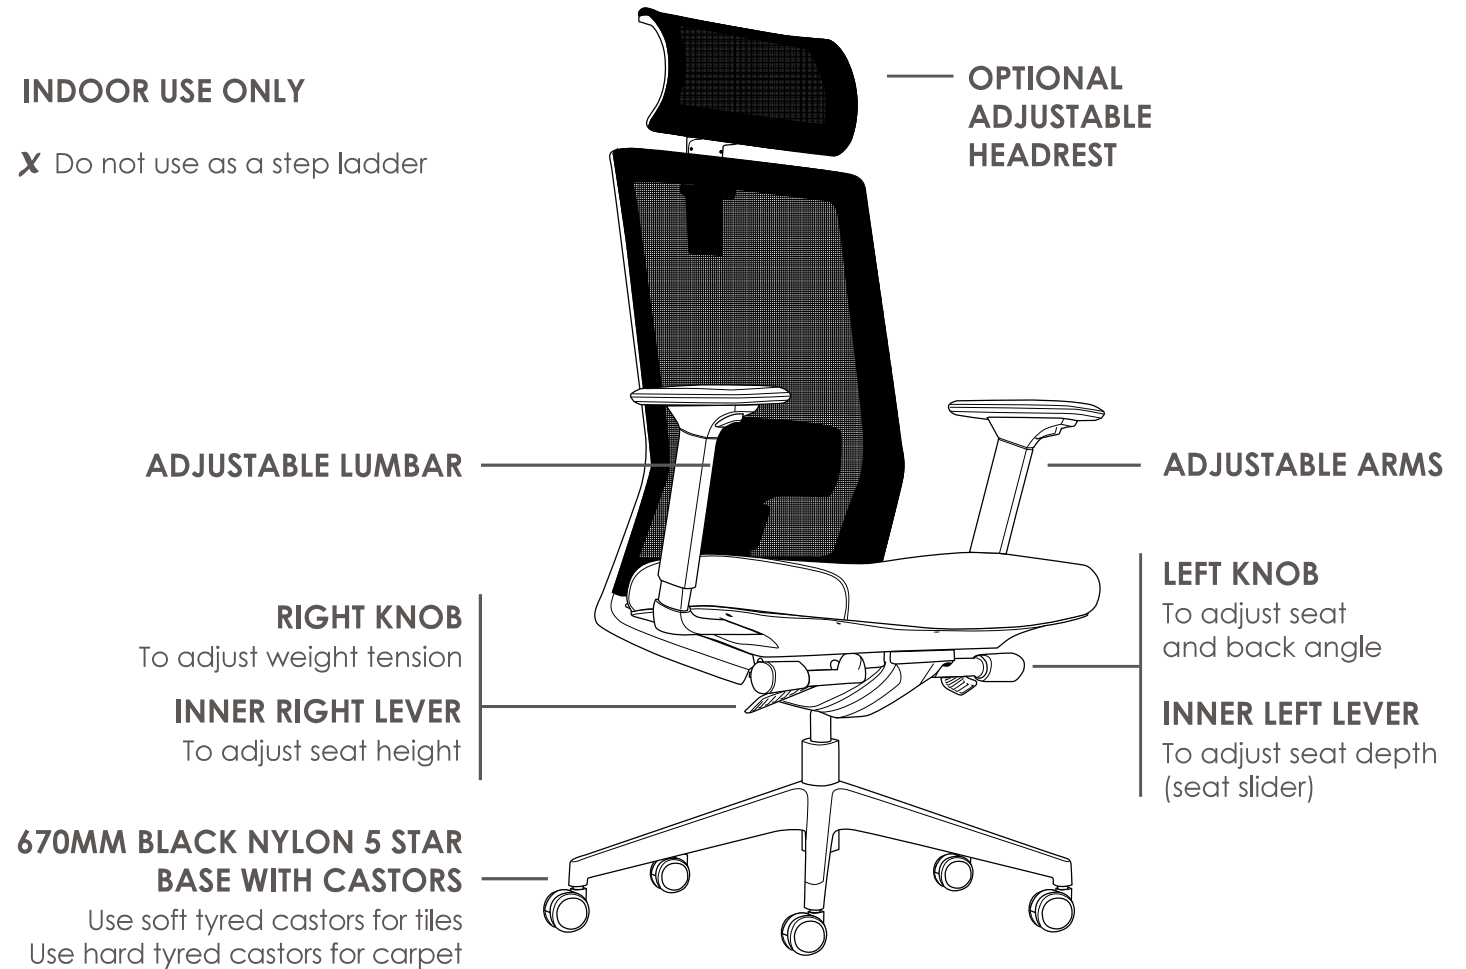

INDOOR USE ONLY

X Do not use as a step ladder

KUBE-H