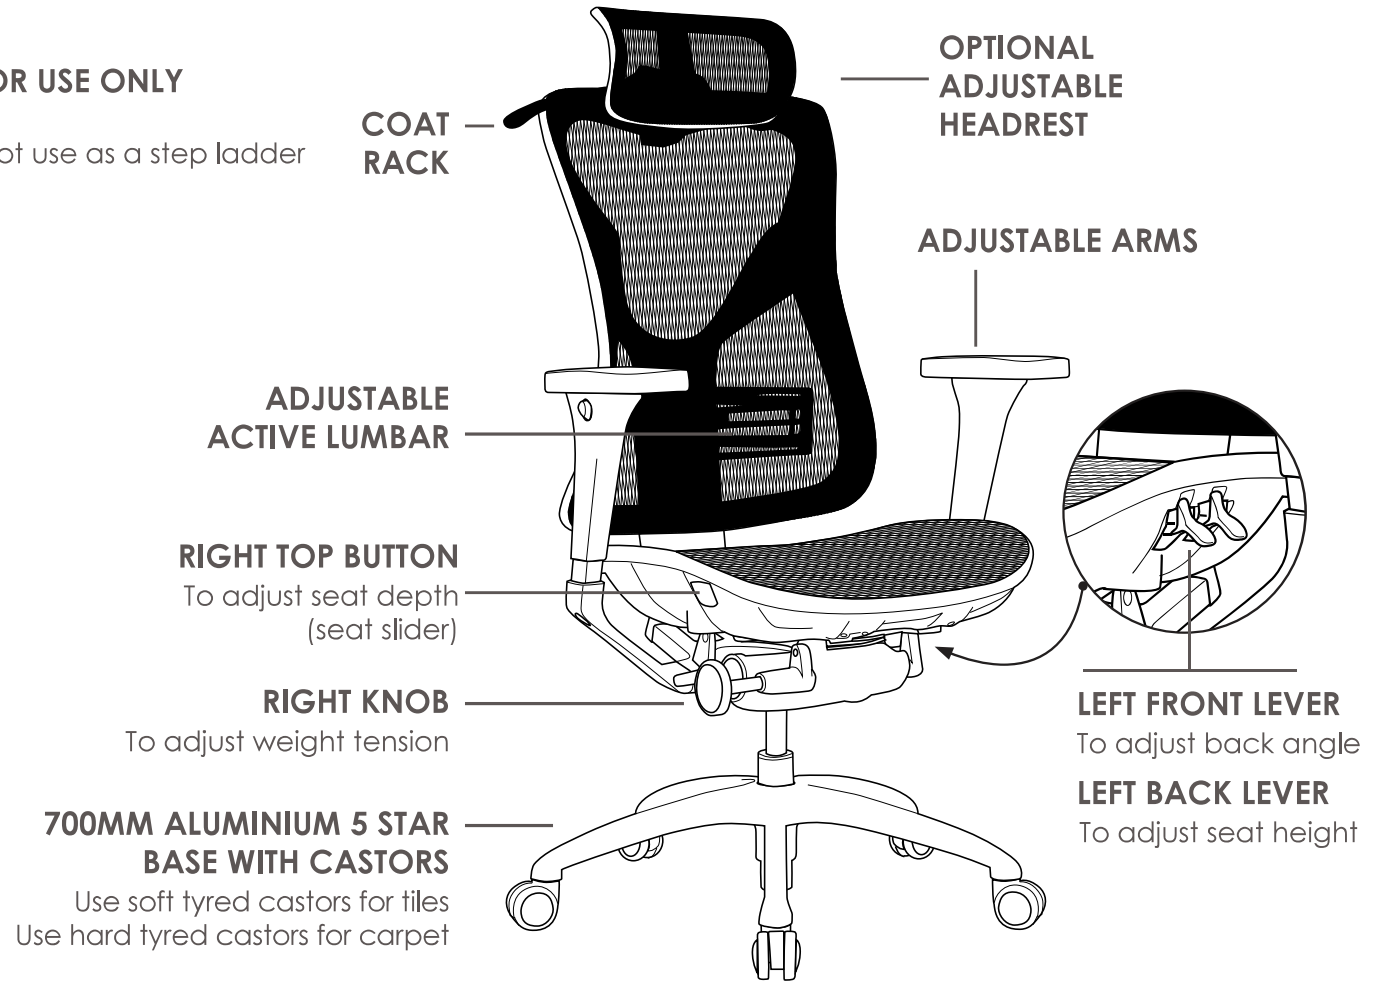

INDOOR USE ONLY

X Do not use as a step ladder

RENATA-H