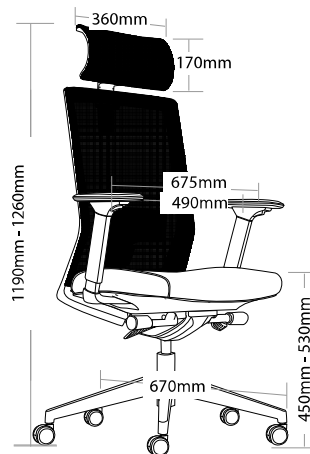

INDOOR USE ONLY

X Do not use as a step ladder

KUBE-H