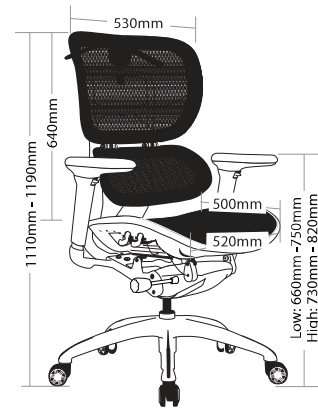

R5 EXECUTIVE MESH SEATING

ERGO-1

FEATURES

- » Adjustable seat height cable controlled
- » Adjustable seat and back angle cable controlled
- » Adjustable seat depth (seat slider) cable controlled
- » Adjustable weight tension
- » Adjustable active lumbar
- » Adjustable arms
- » Optional adjustable headrest
- » Coat rack
- » Synchron mechanism with 3 locking positions
- » 700mm aluminium base
- » Available in black only
- » BIFMA tested
- » Minor assembly required
- » Suitable for indoor use only
- » 5 year warranty
- » Weight limit is 120kg

INDOOR USE ONLY

X Do not use as a step ladder

ERGO-1L