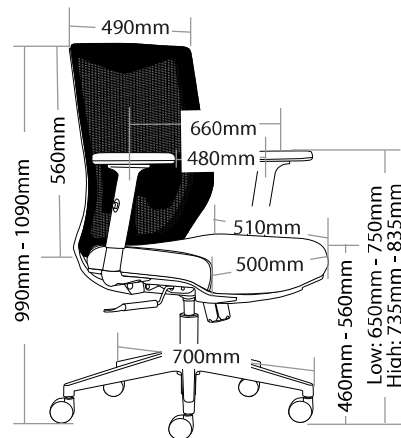

R5 EXECUTIVE MESH SEATING

GIBBS

FEATURES

- » Adjustable seat height
- » Adjustable seat and back angle
- » Adjustable weight tension
- » Adjustable arms
- » Lumbar support
- » Butterfly mechanism
- » 700mm black nylon 5 star base
- » Minor assembly required
- » Suitable for indoor use only
- » 4 year warranty
- » Weight limit is 120kg

INDOOR USE ONLY

X Do not use as a step ladder

GIBBS