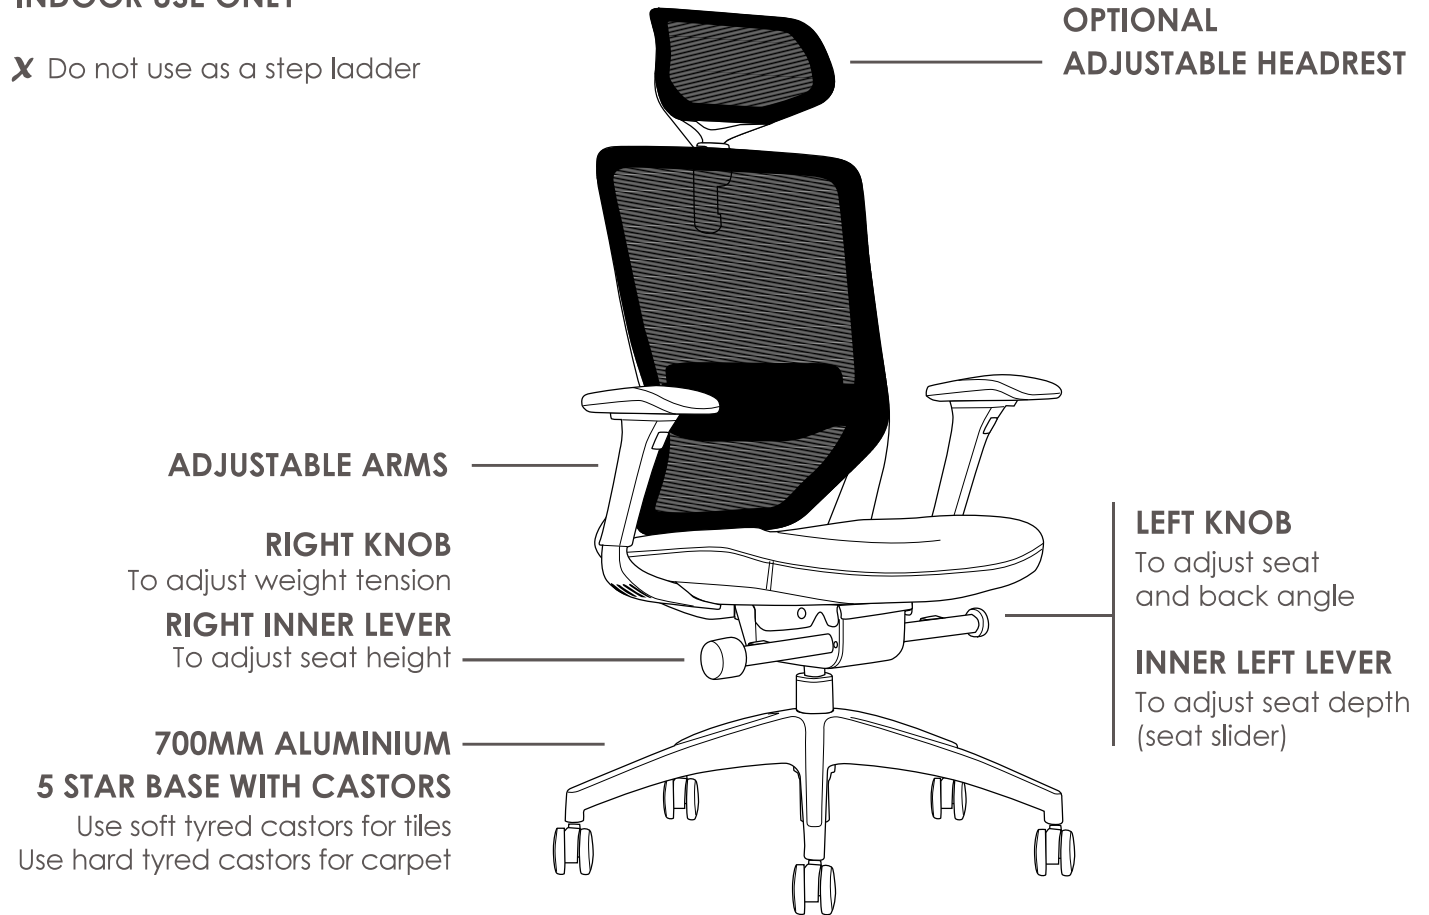

INDOOR USE ONLY

✗ Do not use as a step ladder

BAXTER-H