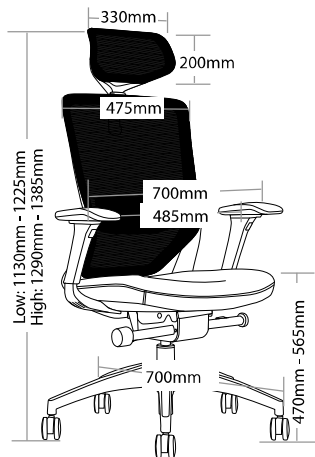

INDOOR USE ONLY

✗ Do not use as a step ladder

BAXTER-H