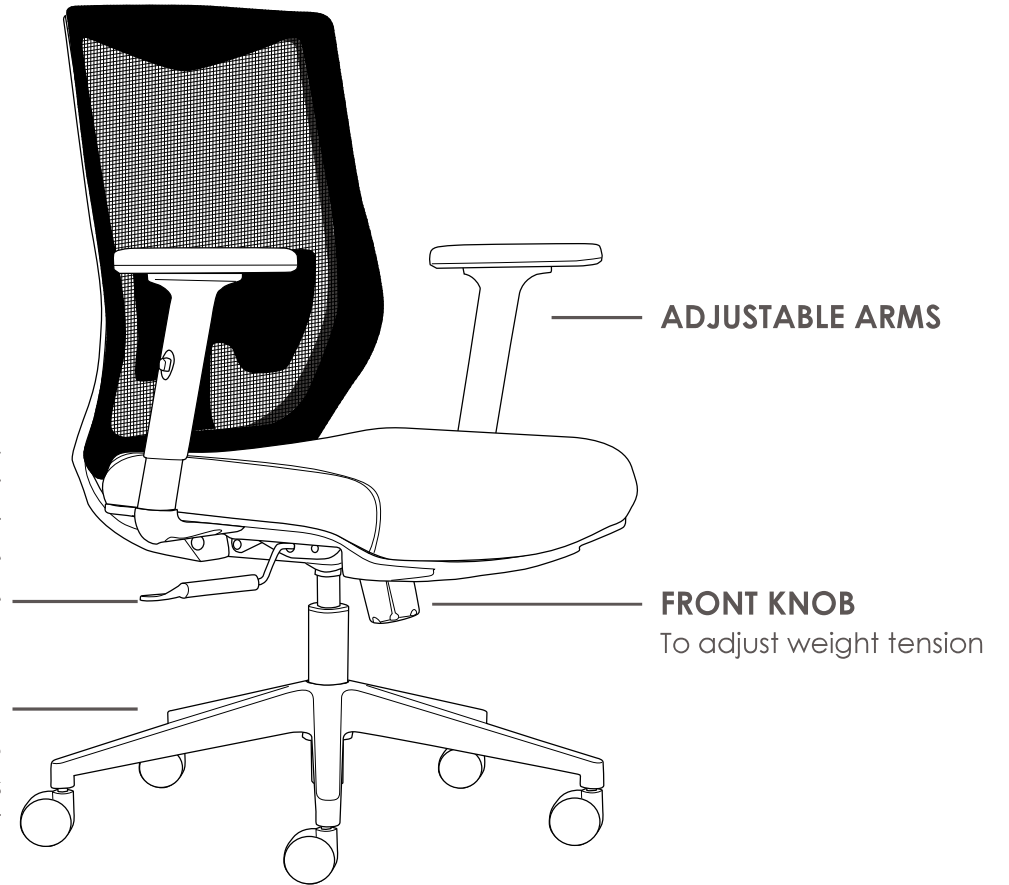

R5 EXECUTIVE MESH SEATING

GIBBS

FEATURES

- » Adjustable seat height
- » Adjustable seat and back angle
- » Adjustable weight tension
- » Adjustable arms
- » Lumbar support
- » Butterfly mechanism
- » 700mm black nylon 5 star base
- » Minor assembly required
- » Suitable for indoor use only
- » 4 year warranty
- » Weight limit is 120kg

INDOOR USE ONLY

X Do not use as a step ladder

GIBBS