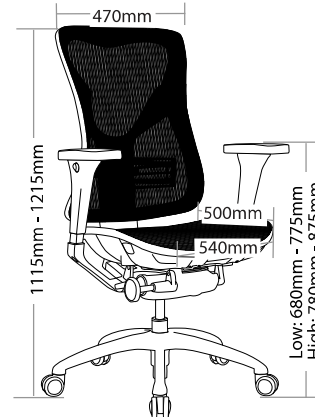

R5 EXECUTIVE MESH SEATING

RENATA

FEATURES

- » Adjustable seat height cable controlled
- » Adjustable seat and back angle cable controlled
- » Adjustable seat depth (seat slider) cable controlled
- » Adjustable weight tension
- » Adjustable active lumbar
- » Adjustable arms
- » Optional adjustable headrest
- » Coat rack
- » Mesh seat and back only
- » Synchron mechanism with 3 locking positions
- » 700mm aluminium base
- » Available in black only
- » BIFMA tested
- » Minor assembly required
- » Suitable for indoor use only
- » 5 year warranty
- » Weight limit is 120kg

INDOOR USE ONLY

X Do not use as a step ladder

RENATA-L