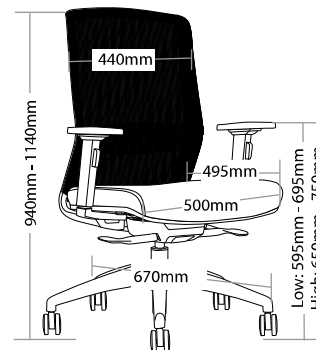

R5 EXECUTIVE MESH SEATING

BOLT

FEATURES

- » Adjustable seat height
- » Adjustable seat and back angle
- » Adjustable seat depth (seat slider)
- » Adjustable lumbar support
- » Adjustable arms
- » Auto weight tensioning
- » Optional adjustable headrest
- » Synchron mechanism with 3 locking positions
- » 670mm black nylon 5 star base
- » Available in black only
- » Suitable for indoor use only
- » 4 year warranty
- » Weight limit is 120kg

INDOOR USE ONLY

✗ Do not use as a step ladder

BOLT-L