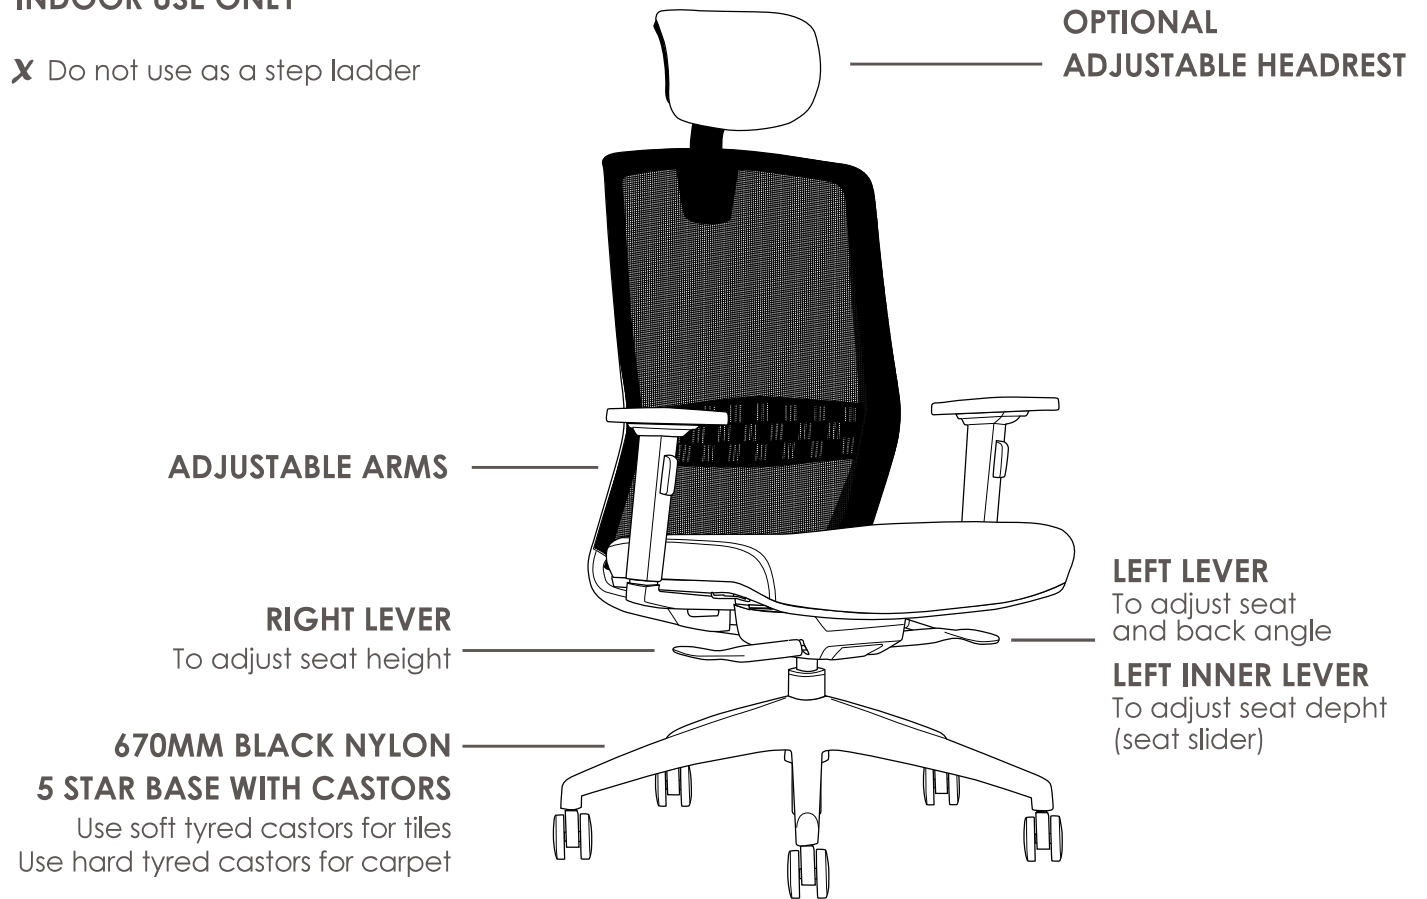

R5 EXECUTIVE MESH SEATING

BOLT

FEATURES

- » Adjustable seat height
- » Adjustable seat and back angle
- » Adjustable seat depth (seat slider)
- » Adjustable lumbar support
- » Adjustable arms
- » Auto weight tensioning
- » Optional adjustable headrest
- » Synchron mechanism with 3 locking positions
- » 670mm black nylon 5 star base
- » Available in black only
- » Suitable for indoor use only
- » 4 year warranty
- » Weight limit is 120kg

INDOOR USE ONLY

✗ Do not use as a step ladder

BOLT-H