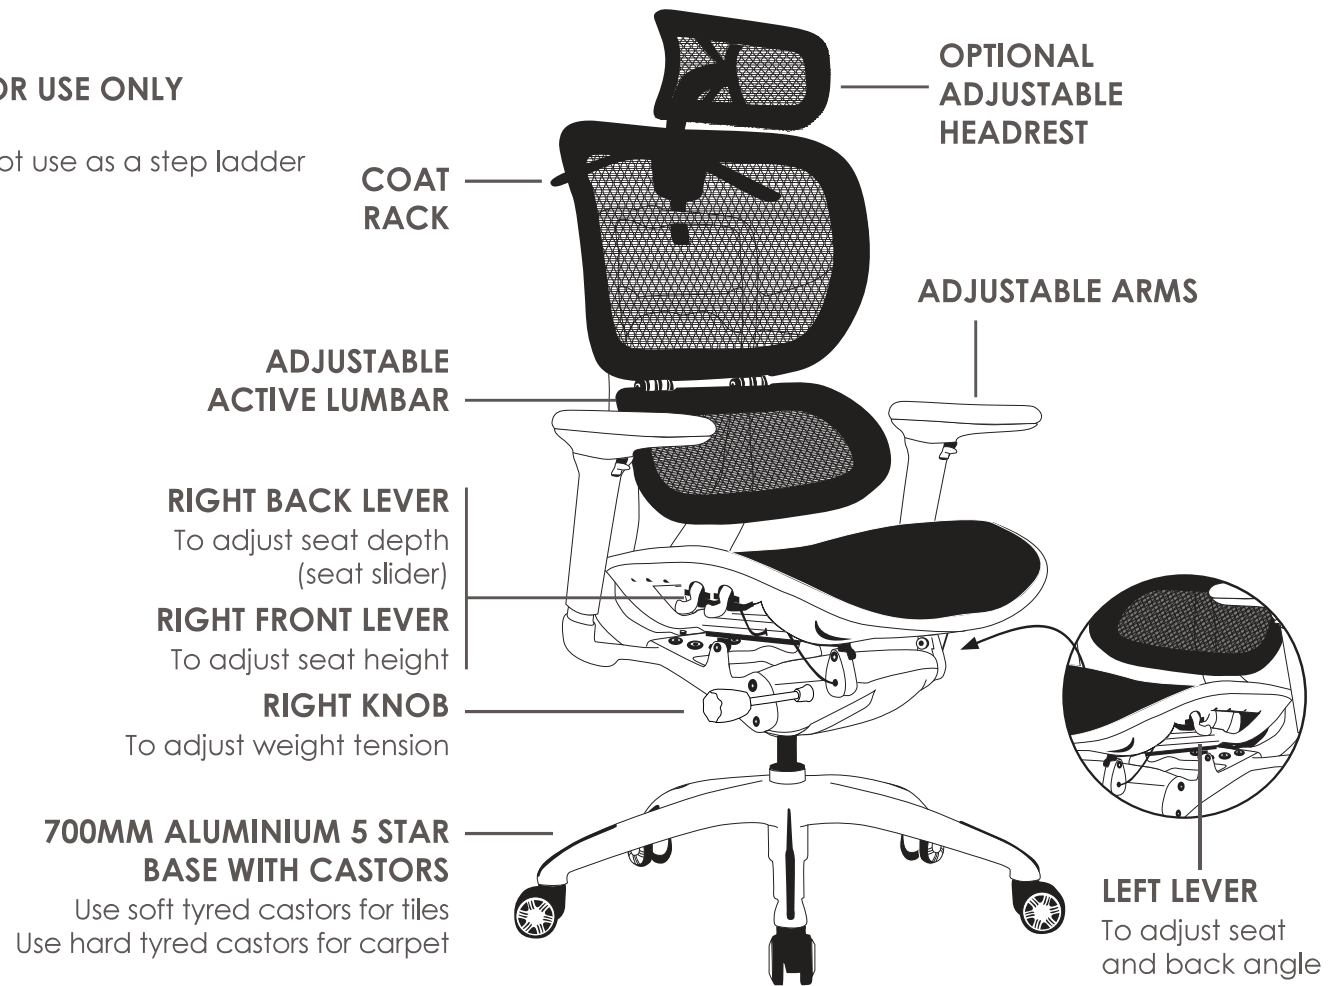

INDOOR USE ONLY

X Do not use as a step ladder

ERGO-1H