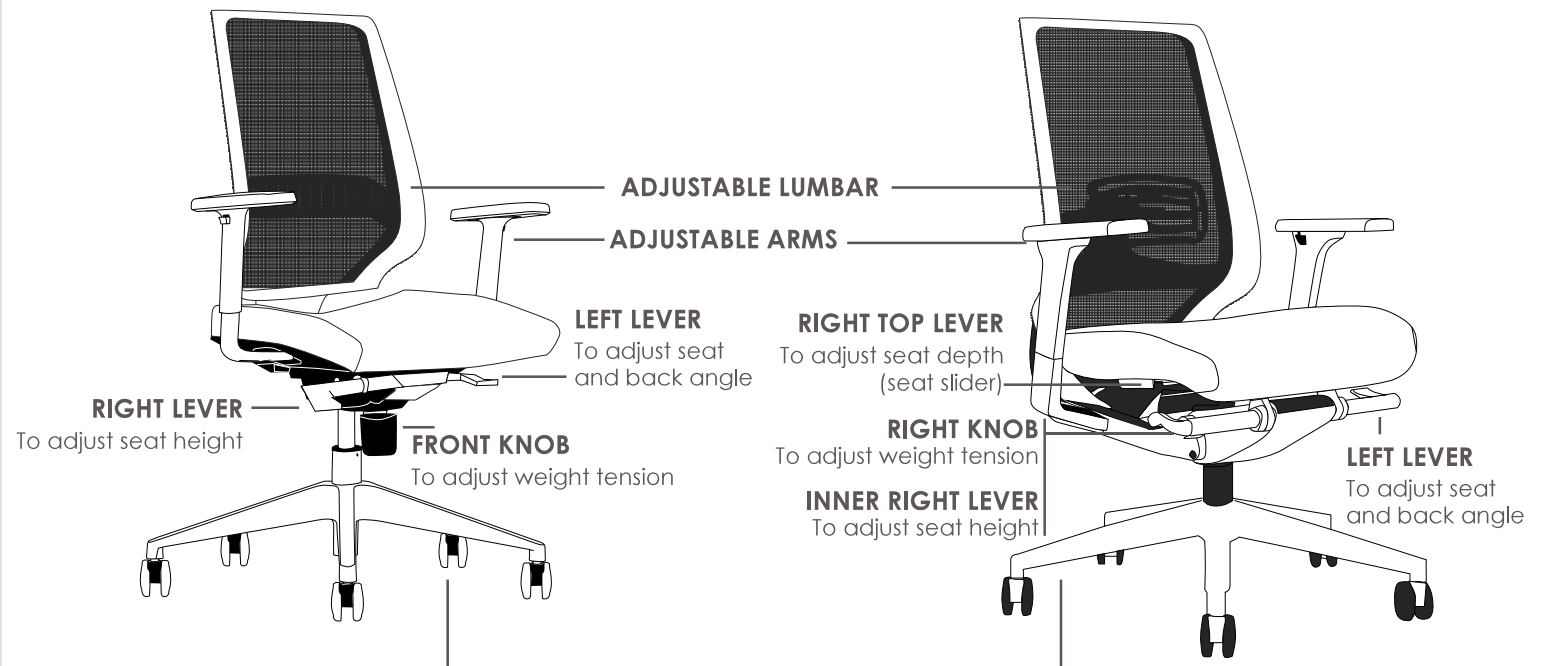

R5 EXECUTIVE MESH SEATING

EVITA

FEATURES

EVITA-TA

- » Adjustable seat height
- » Adjustable seat and back angle
- » Adjustable lumbar
- » Adjustable arms
- » Synchron mechanism with 3 locking positions
- » 680mm black nylon base
- » Moulded seat foam
- » Korean mesh back
- » Available in black only
- » Minor assembly required
- » Suitable for indoor use only
- » 5 year warranty
- » Weight limit is 120kg

EVITA-H/ EVITA-L

- » Adjustable seat height
- » Adjustable seat and back angle
- » Adjustable seat depth (seat slider)
- » Adjustable weight tension
- » Adjustable lumbar
- » Adjustable arms
- » Optional adjustable headrest
- » Moulded seat foam
- » Korean mesh back
- » Synchron mechanism with 3 locking positions
- » 700mm aluminium base
- » Available in black only
- » BIFMA tested
- » Minor assembly required
- » Suitable for indoor use only
- » 5 year warranty
- » Weight limit is 120kg

EVITA-VC

- » Chrome frame
- » Moulded seat foam
- » Korean mesh back
- » Available in black only
- » Minor assembly required
- » Suitable for indoor use only
- » 4 year warranty
- » Weight limit is 120kg

INDOOR USE ONLY

✗ Do not use as a step ladder

680MM BLACK NYLON 5 STAR BASE WITH CASTORS

Use soft tyred castors for tiles
Use hard tyred castors for carpet

700MM ALUMINIUM 5 STAR BASE WITH CASTORS

Use soft tyred castors for tiles
Use hard tyred castors for carpet