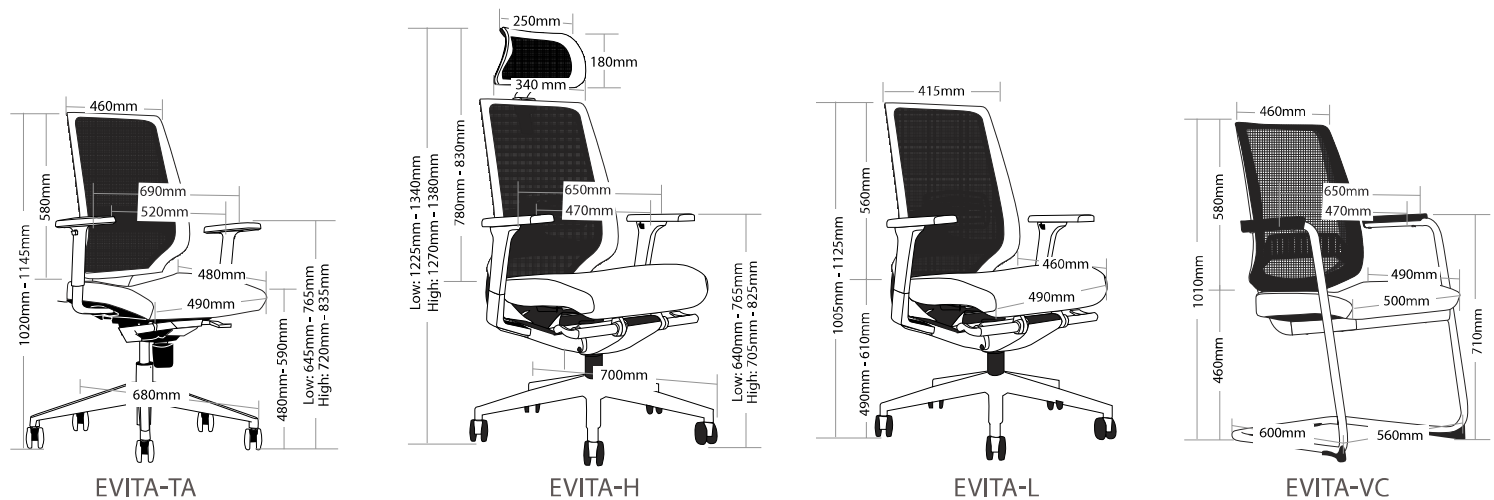

R5 EXECUTIVE MESH SEATING

EVITA

FEATURES

EVITA-TA

- » Adjustable seat height
- » Adjustable seat and back angle
- » Adjustable lumbar
- » Adjustable arms
- » Synchron mechanism with 3 locking positions
- » 680mm black nylon base
- » Moulded seat foam
- » Korean mesh back
- » Available in black only
- » Minor assembly required
- » Suitable for indoor use only
- » 5 year warranty
- » Weight limit is 120kg

EVITA-H/ EVITA-L

- » Adjustable seat height
- » Adjustable seat and back angle
- » Adjustable seat depth (seat slider)
- » Adjustable weight tension
- » Adjustable lumbar
- » Adjustable arms
- » Optional adjustable headrest
- » Moulded seat foam
- » Korean mesh back
- » Synchron mechanism with 3 locking positions
- » 700mm aluminium base
- » Available in black only
- » BIFMA tested
- » Minor assembly required
- » Suitable for indoor use only
- » 5 year warranty
- » Weight limit is 120kg

EVITA-VC

- » Chrome frame
- » Moulded seat foam
- » Korean mesh back
- » Available in black only
- » Minor assembly required
- » Suitable for indoor use only
- » 4 year warranty
- » Weight limit is 120kg

INDOOR USE ONLY

✗ Do not use as a step ladder

680MM BLACK NYLON 5 STAR BASE WITH CASTORS

Use soft tyred castors for tiles
Use hard tyred castors for carpet

700MM ALUMINIUM 5 STAR BASE WITH CASTORS

Use soft tyred castors for tiles
Use hard tyred castors for carpet