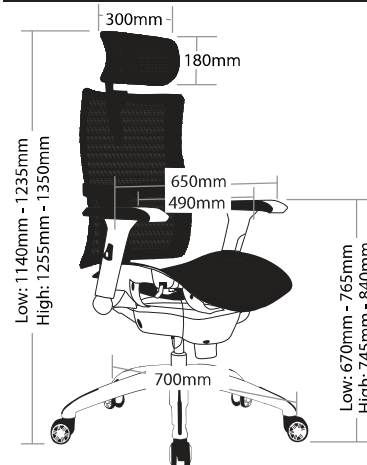

### FEATURES

- » Adjustable seat height cable controlled
- » Adjustable back height (ratchet)
- » Adjustable seat and back angle cable controlled
- » Adjustable seat depth (seat slider) cable controlled
- » Adjustable weight tension
- » Optional adjustable headrest
- » Adjustable arms
- » Synchron mechanism with 3 locking positions
- » 700mm aluminium base
- » Available in black only
- » BIFMA tested
- » Minor assembly required
- » Suitable for indoor use only
- » 5 year warranty
- » Weight limit is 120kg

**ADJUSTABLE ARMS**

**RIGHT LEVER**

To adjust seat height

**700MM ALUMINIUM 5 STAR BASE WITH CASTORS**

Use soft tyred castors for tiles  
Use hard tyred castors for carpet

**OPTIONAL ADJUSTABLE HEADREST**

ZODIAC-H