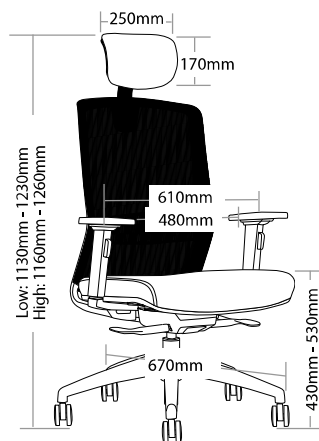

R5 EXECUTIVE MESH SEATING

BOLT

FEATURES

- » Adjustable seat height
- » Adjustable seat and back angle
- » Adjustable seat depth (seat slider)
- » Adjustable lumbar support
- » Adjustable arms
- » Auto weight tensioning
- » Optional adjustable headrest
- » Synchron mechanism with 3 locking positions
- » 670mm black nylon 5 star base
- » Available in black only
- » Suitable for indoor use only
- » 4 year warranty
- » Weight limit is 120kg

INDOOR USE ONLY

✗ Do not use as a step ladder

BOLT-H