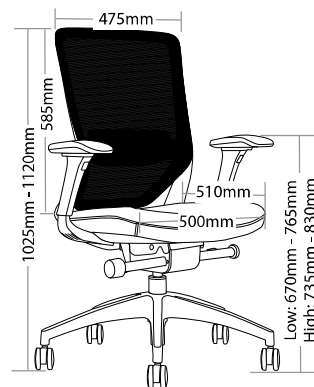

R5 EXECUTIVE MESH SEATING

BAXTER

FEATURES

- » Adjustable seat height
- » Adjustable seat and back angle
- » Adjustable seat depth (seat slider)
- » Adjustable weight tension
- » Adjustable lumbar
- » Adjustable arms
- » Optional adjustable headrest
- » Synchron mechanism with 3 locking positions
- » 700mm aluminium base
- » Available in black only
- » BIFMA tested
- » Minor assembly required
- » Suitable for indoor use only
- » 5 year warranty
- » Weight limit is 130kg

INDOOR USE ONLY

✗ Do not use as a step ladder

BAXTER-L