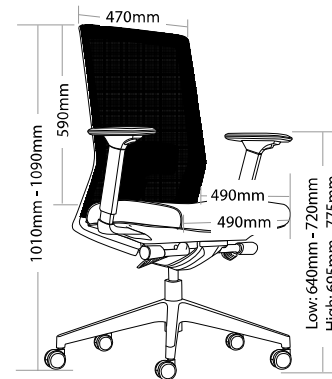

R5 EXECUTIVE MESH SEATING

KUBE

FEATURES

- » Adjustable seat height
- » Adjustable seat and back angle
- » Adjustable seat depth (seat slider)
- » Adjustable weight tension
- » Adjustable lumbar
- » Adjustable arms
- » Optional adjustable headrest
- » Synchron mechanism with 3 locking positions
- » 670mm black nylon 5 star base
- » Available in black only
- » BIFMA tested
- » Minor assembly required
- » Suitable for indoor use only
- » 5 year warranty
- » Weight limit is 130kg

INDOOR USE ONLY

X Do not use as a step ladder

KUBE-L