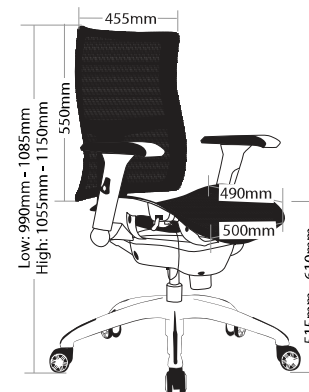

### FEATURES

- » Adjustable seat height cable controlled
- » Adjustable back height (ratchet)
- » Adjustable seat and back angle cable controlled
- » Adjustable seat depth (seat slider) cable controlled
- » Adjustable weight tension
- » Optional adjustable headrest
- » Adjustable arms
- » Synchron mechanism with 3 locking positions
- » 700mm aluminium base
- » Available in black only
- » BIFMA tested
- » Minor assembly required
- » Suitable for indoor use only
- » 5 year warranty
- » Weight limit is 120kg

**ADJUSTABLE ARMS**

**RIGHT LEVER**

To adjust seat height

**700MM ALUMINIUM 5 STAR BASE WITH CASTORS**

Use soft tyred castors for tiles  
Use hard tyred castors for carpet

**OPTIONAL ADJUSTABLE HEADREST**

ZODIAC-H