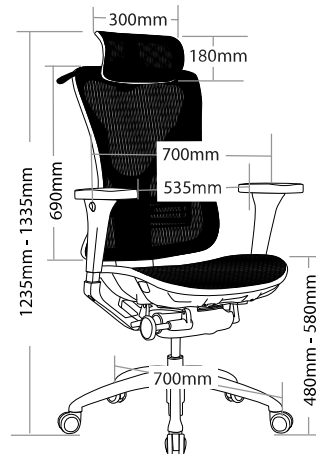

INDOOR USE ONLY

X Do not use as a step ladder

RENATA-H