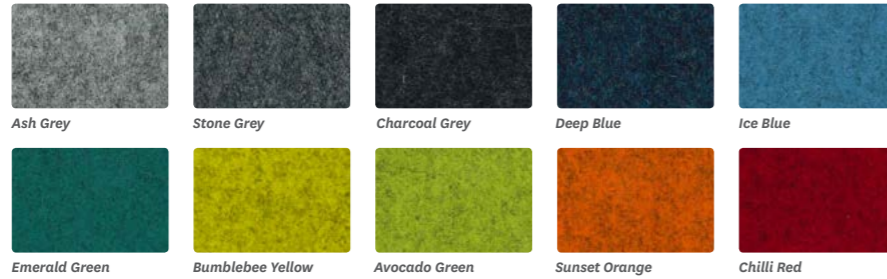

Motion Felt

Available in 10 colours our Motion Felt is designed for heavy commercial use (100,000+ martindale rubs) and provides excellent sound absorption.

Surfaces

MotionOffice worktops are available in two different finishes, lacquered white and solid beech timber and are finished with a smooth shark nose edge.