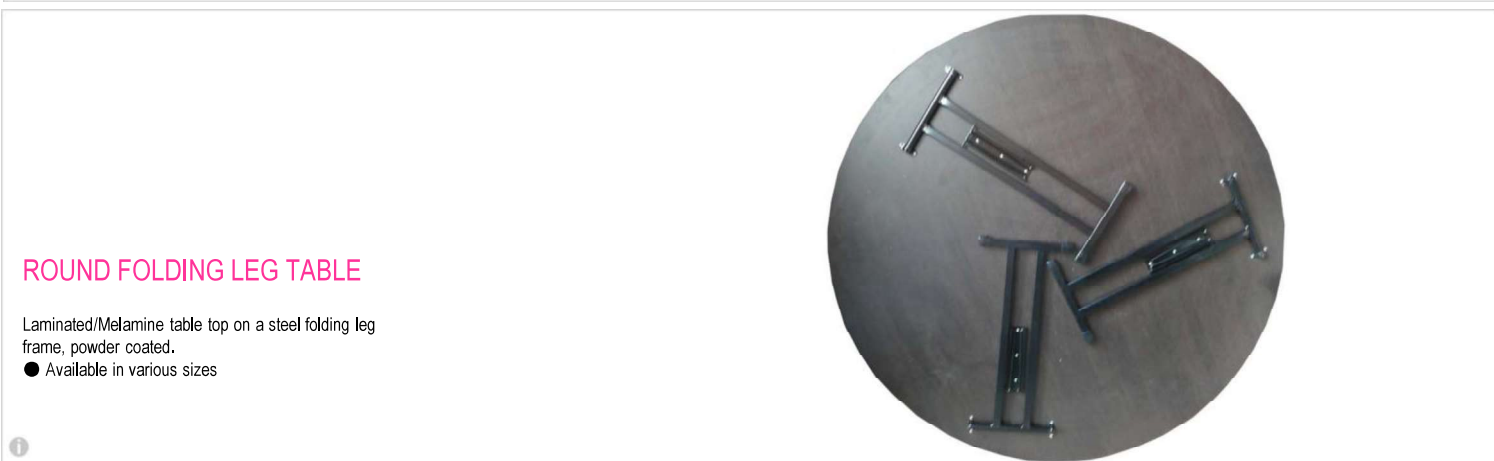

ROUND FOLDING LEG TABLE

Laminated/Melamine table top on a steel folding leg frame, powder coated.

- Available in various sizes

1