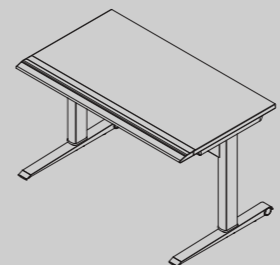

With table top flat it provides a perfect small desk for exams, note taking, registration desk or even for eating a meal in front of the TV!

Perfect for schools, educational facilities, conferences meeting rooms and functions

- NEW ! design with easy lift capacity
- Table Top section is 650 x 400mm
- Height adjustable from 750-1120mm
- Powder coated satin silver steel stand with 40mm lockable castors

Code	Description	Adjustment (mm)
BRL100	Tablet Desk / Lectern - height adjustable 650 W x 400 D x 750-1120 H	750 - 1120

Height Adjustable Desks and Tables

Airo

Pneumatic Air Lift

International Design Patent

AIRO Height Adjustable Desks and Tables

NEW Technology Lifter - Not Electric - Not Crank

Airo Desk just glides up and down with just the touch of your hand.