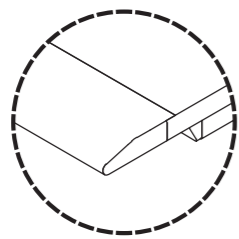

SUPER QUICK, SUPER QUIET AND WITHOUT EFFORT

To lower the desk, simply use the quick release handle and lower the desk to the desired level just as fast and easy.

NO WAITING, NO CRANKING

The internal patented mechanism ensures that the lifters remain perfectly level and consistent smooth travel up and down every time.

AIRO Features

Quick Release
Grip Handle
Under Desktop

1200mm Desk:
Aluminium Shark
Nose Edge

**1500mm and
1800mm Desk:**
Radius ABS Edging

1200mm Desk:
T-Leg Feet with
Rear Wheel

**1500mm and
1800mm Desk:**
T-Leg Feet