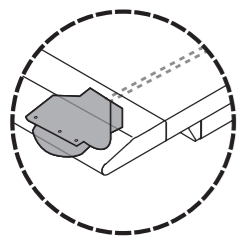

SUPER QUICK, SUPER QUIET AND WITHOUT EFFORT

To lower the desk, simply use the quick release handle and lower the desk to the desired level just as fast and easy.

NO WAITING, NO CRANKING

The internal patented mechanism ensures that the lifters remain perfectly level and consistent smooth travel up and down every time.

AIRO Features

Quick Release
Grip Handle
Under Desktop

1200mm Desk:
Aluminium Shark
Nose Edge

**1500mm and
1800mm Desk:**
Radius ABS Edging

1200mm Desk:
T-Leg Feet with
Rear Wheel

**1500mm and
1800mm Desk:**
T-Leg Feet