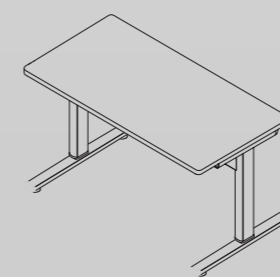

With table top flat it provides a perfect small desk for exams, note taking, registration desk or even for eating a meal in front of the TV!

Perfect for schools, educational facilities, conferences meeting rooms and functions

- NEW ! design with easy lift capacity
- Table Top section is 650 x 400mm
- Height adjustable from 750-1120mm
- Powder coated satin silver steel stand with 40mm lockable castors

Code	Description	Adjustment (mm)
BRL100	Tablet Desk / Lectern - height adjustable 650 W x 400 D x 750-1120 H	750 - 1120

Height Adjustable Desks and Tables

Airo

Pneumatic Air Lift

International Design Patent

AIRO Height Adjustable Desks and Tables

NEW Technology Lifter - Not Electric - Not Crank

Airo Desk just glides up and down with just the touch of your hand.