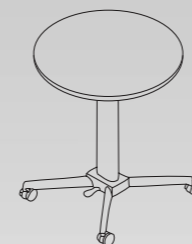

- Table Top 800mm in 18mm white melamine
- Height adjustable from 688 – 1058mm
- 40mm lockable castors and powder coated ivory steel stand

Code	Description	Adjustment (mm)
BRT800	Breakroom meeting table - height adjustable	688 - 1058
BRT200	Height Adjustable mechanism (No table top)	670 - 1040

With table top flat it provides a perfect small desk for exams, note taking, registration desk or even for eating a meal in front of the TV!

Perfect for schools, educational facilities, conferences meeting rooms and functions

- NEW ! design with easy lift capacity
- Table Top section is 650 x 400mm
- Height adjustable from 750-1120mm
- Powder coated satin silver steel stand with 40mm lockable castors

Code	Description	Adjustment (mm)
BRL100	Tablet Desk / Lectern - height adjustable 650 W x 400 D x 750-1120 H	750 - 1120

Height Adjustable Desks and Tables

Airo

Pneumatic Air Lift

International Design Patent

AIRO Height Adjustable Desks and Tables

NEW Technology Lifter - Not Electric - Not Crank

Airo Desk just glides up and down with just the touch of your hand.