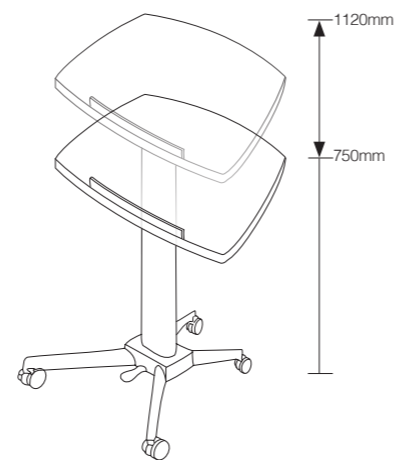

Code	Description	Size (mm)	Adjustment (mm)
AIR1200	AIRO 1200mm desk with white top & aluminium shark nose front	1160 x 700	700 - 1130
AIR015	AIRO 1500mm mechanism, no top	1471 x 700	700 - 1130
AIR018	AIRO 1800mm mechanism, no top	1771 x 700	700 - 1130
TOPS			
TAB150	AIRO - white melamine top, edge band & rounded corners	1500 x 700 x 23	
TAB180	AIRO - white melamine top, edge band & rounded corners	1800 x 800 x 23	

- Table Top 800mm in 18mm white melamine
- Height adjustable from 688 – 1058mm
- 40mm lockable castors and powder coated ivory steel stand

Code	Description	Adjustment (mm)
BRT800	Breakroom meeting table - height adjustable	688 - 1058
BRT200	Height Adjustable mechanism (No table top)	670 - 1040

Tablet Desk / Lectern - Height Adjustable

Two tables in one and height adjustable Tablet Desk and Lectern.

Unique pneumatic gas lift operation with foot release pedal tested to over 10,000 cycles.

Table top can be tilted to various angle to provide a lectern that can be easily raise or lowered.

- NEW ! design with easy lift capacity
- Table Top section is 650 x 400mm
- Height adjustable from 750-1120mm
- Powder coated satin silver steel stand with 40mm lockable castors

Code	Description	Adjustment (mm)
BRL100	Tablet Desk / Lectern - height adjustable 650 W x 400 D x 750-1120 H	750 - 1120