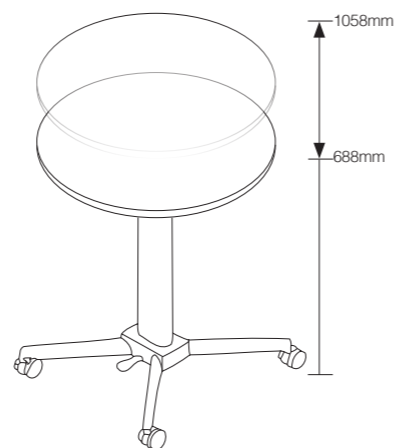

Code	Description	Size (mm)	Adjustment (mm)
AIR1200	AIRO 1200mm desk with white top & aluminium shark nose front	1160 x 700	700 - 1130
AIR015	AIRO 1500mm mechanism, no top	1471 x 700	700 - 1130
AIR018	AIRO 1800mm mechanism, no top	1771 x 700	700 - 1130
TOPS			
TAB150	AIRO - white melamine top, edge band & rounded corners	1500 x 700 x 23	
TAB180	AIRO - white melamine top, edge band & rounded corners	1800 x 800 x 23	

Breakroom Table - Height Adjustable

Highly versatile and stylish table with all the health benefits of height adjustment from sitting to standing positions.

Unique pneumatic gas lift operation with foot release pedal tested to over 10,000 cycles.

- Table Top 800mm in 18mm white melamine
- Height adjustable from 688 – 1058mm
- 40mm lockable castors and powder coated ivory steel stand

Code	Description	Adjustment (mm)
BRT800	Breakroom meeting table - height adjustable	688 - 1058
BRT200	Height Adjustable mechanism (No table top)	670 - 1040

- NEW ! design with easy lift capacity
- Table Top section is 650 x 400mm
- Height adjustable from 750-1120mm
- Powder coated satin silver steel stand with 40mm lockable castors

Code	Description	Adjustment (mm)
BRL100	Tablet Desk / Lectern - height adjustable 650 W x 400 D x 750-1120 H	750 - 1120