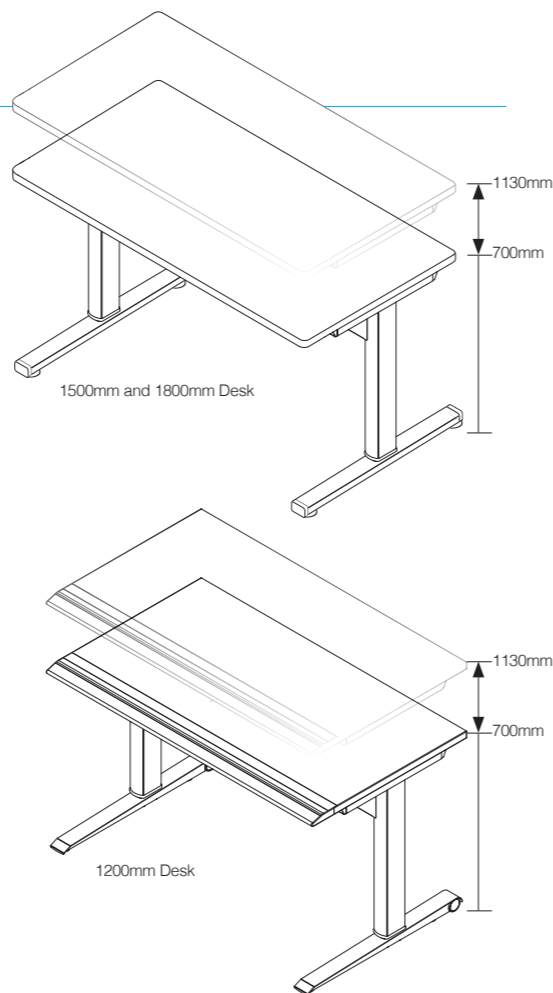

AIRO - Height Adjustable Desk

Taking height adjustable desk to a new level

The AIRO height adjustable desk has a unique patented lift design that does not require any electric power or manual crank handle. Simply press the lift handle and quickly raise or lower the desk to your desired sit/stand height. No power point – not a problem now you can situate your desk wherever you want in the room and as many as you require. Ideal for classrooms, workstations or personal office.

- Stylish and efficient, safe and versatile
- Unique patented lift mechanism
- 1200mm desk features unique silver aluminium 'shark nose' profile desktop front edge
- 1200mm desk features T-Leg feet with rear wheel
- 1500mm and 1800mm desks feature T-Leg feet and radius ABS edging
- No messy cables or power point required
- No slow crank handles or electric motors
- Height adjustable from 700 x 1130mm

Code	Description	Size (mm)	Adjustment (mm)
AIR1200	AIRO 1200mm desk with white top & aluminium shark nose front	1160 x 700	700 - 1130
AIR015	AIRO 1500mm mechanism, no top	1471 x 700	700 - 1130
AIR018	AIRO 1800mm mechanism, no top	1771 x 700	700 - 1130
TOPS			
TAB150	AIRO - white melamine top, edge band & rounded corners	1500 x 700 x 23	
TAB180	AIRO - white melamine top, edge band & rounded corners	1800 x 800 x 23	

- NEW ! design with easy lift capacity
- Table Top section is 650 x 400mm
- Height adjustable from 750-1120mm
- Powder coated satin silver steel stand with 40mm lockable castors

Code	Description	Adjustment (mm)
BRL100	Tablet Desk / Lectern - height adjustable 650 W x 400 D x 750-1120 H	750 - 1120