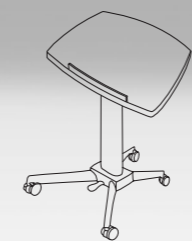

AIRO - Height Adjustable Desk

Taking height adjustable desk to a new level

The AIRO height adjustable desk has a unique patented lift design that does not require any electric power or manual crank handle. Simply press the lift handle and quickly raise or lower the desk to your desired sit/stand height. No power point – not a problem now you can situate your desk wherever you want in the room and as many as you require. Ideal for classrooms, workstations or personal office.

With table top flat it provides a perfect small desk for exams, note taking, registration desk or even for eating a meal in front of the TV!

Perfect for schools, educational facilities, conferences meeting rooms and functions

- NEW ! design with easy lift capacity
- Table Top section is 650 x 400mm
- Height adjustable from 750-1120mm
- Powder coated satin silver steel stand with 40mm lockable castors

Code	Description	Adjustment (mm)
BRL100	Tablet Desk / Lectern - height adjustable 650 W x 400 D x 750-1120 H	750 - 1120

Height Adjustable Desks and Tables

Airo

Pneumatic Air Lift

International Design Patent

AIRO Height Adjustable Desks and Tables

NEW Technology Lifter - Not Electric - Not Crank

Airo Desk just glides up and down with just the touch of your hand.