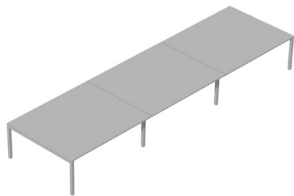

Plaza features 50mm square tube legs with adjustable feet for levelling & 6mm sleek shadow line between worktop & frame.

Offering a multifunctional solution to suit a workspace for either concentration or collaboration.

Compatible with a range of worktops, panel solutions & accessories

Designed in Australia by DDK for Australian workspaces.

SPEC

Frame thickness: 50mm Square Tube
Fixed Height: 700mm
Frame Material: Steel

FINISH

Powercoated Frame:
* custom colours available on request

White
Satin

WORKSURFACE DIMENSION

Solo desk
w 1500/1800
d 600/750/900

Desk + Return
w 600/750/900
d 600/750

Bench single sided
w 1500/1800
d 600/750

Bench double sided
w 1500/1800
d 600/750

Boardroom table
w 3000~4200
d 1200/1500

w 4500~6300
d 1200/1500

4 way
w 1500/1800
d 600/750/ 900

120 degree
w 1350
d 600/750

CONFIGURATIONS

Plaza system has infinite possibilities with a variety of interchangeable elements that create formal & informal spaces.