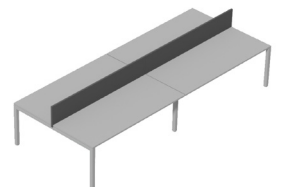

Plaza features 50mm square tube legs with adjustable feet for levelling & 6mm sleek shadow line between worktop & frame.

Offering a multifunctional solution to suit a workspace for either concentration or collaboration.

Compatible with a range of worktops, panel solutions & accessories

Designed in Australia by DDK for Australian workspaces.

SPEC

Frame thickness: 50mm Square Tube
Fixed Height: 700mm
Frame Material: Steel

FINISH

Powercoated Frame:
* custom colours available on request

White
Satin

WORKSURFACE DIMENSION

Solo desk
w 1500/1800
d 600/750/900

Desk + Return
w 600/750/900
d 600/750

Bench single sided
w 1500/1800
d 600/750

Bench double sided
w 1500/1800
d 600/750

Boardroom table
w 3000~4200
d 1200/1500

w 4500~6300
d 1200/1500

4 way
w 1500/1800
d 600/750/ 900

120 degree
w 1350
d 600/750

CONFIGURATIONS

Plaza system has infinite possibilities with a variety of interchangeable elements that create formal & informal spaces.