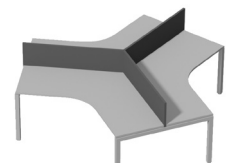

Plaza features 50mm square tube legs with adjustable feet for levelling & 6mm sleek shadow line between worktop & frame.

Offering a multifunctional solution to suit a workspace for either concentration or collaboration.

Compatible with a range of worktops, panel solutions & accessories

Designed in Australia by DDK for Australian workspaces.

SPEC

Frame thickness: 50mm Square Tube
Fixed Height: 700mm
Frame Material: Steel

FINISH

Powercoated Frame:
* custom colours available on request

White
Satin

WORKSURFACE DIMENSION

Solo desk
w 1500/1800
d 600/750/900

Desk + Return
w 600/750/900
d 600/750

Bench single sided
w 1500/1800
d 600/750

Bench double sided
w 1500/1800
d 600/750

Boardroom table
w 3000~4200
d 1200/1500

w 4500~6300
d 1200/1500

4 way
w 1500/1800
d 600/750/ 900

120 degree
w 1350
d 600/750

CONFIGURATIONS

Plaza system has infinite possibilities with a variety of interchangeable elements that create formal & informal spaces.