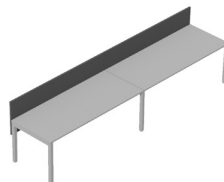

Plaza features 50mm square tube legs with adjustable feet for levelling & 6mm sleek shadow line between worktop & frame.

Offering a multifunctional solution to suit a workspace for either concentration or collaboration.

Compatible with a range of worktops, panel solutions & accessories

Designed in Australia by DDK for Australian workspaces.

SPEC

Frame thickness: 50mm Square Tube
Fixed Height: 700mm
Frame Material: Steel

FINISH

Powercoated Frame:
* custom colours available on request

White
Satin

WORKSURFACE DIMENSION

Solo desk
w 1500/1800
d 600/750/900

Desk + Return
w 600/750/900
d 600/750

Bench single sided
w 1500/1800
d 600/750

Bench double sided
w 1500/1800
d 600/750

Boardroom table
w 3000~4200
d 1200/1500

w 4500~6300
d 1200/1500

4 way
w 1500/1800
d 600/750/ 900

120 degree
w 1350
d 600/750

CONFIGURATIONS

Plaza system has infinite possibilities with a variety of interchangeable elements that create formal & informal spaces.