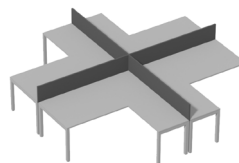

Plaza features 50mm square tube legs with adjustable feet for levelling & 6mm sleek shadow line between worktop & frame.

Offering a multifunctional solution to suit a workspace for either concentration or collaboration.

Compatible with a range of worktops, panel solutions & accessories

Designed in Australia by DDK for Australian workspaces.

SPEC

Frame thickness: 50mm Square Tube
Fixed Height: 700mm
Frame Material: Steel

FINISH

Powercoated Frame:
* custom colours available on request

White
Satin

WORKSURFACE DIMENSION

Solo desk
w 1500/1800
d 600/750/900

Desk + Return
w 600/750/900
d 600/750

Bench single sided
w 1500/1800
d 600/750

Bench double sided
w 1500/1800
d 600/750

Boardroom table
w 3000~4200
d 1200/1500

w 4500~6300
d 1200/1500

4 way
w 1500/1800
d 600/750/ 900

120 degree
w 1350
d 600/750

CONFIGURATIONS

Plaza system has infinite possibilities with a variety of interchangeable elements that create formal & informal spaces.