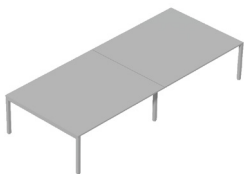

Plaza features 50mm square tube legs with adjustable feet for levelling & 6mm sleek shadow line between worktop & frame.

Offering a multifunctional solution to suit a workspace for either concentration or collaboration.

Compatible with a range of worktops, panel solutions & accessories

Designed in Australia by DDK for Australian workspaces.

SPEC

Frame thickness: 50mm Square Tube
Fixed Height: 700mm
Frame Material: Steel

FINISH

Powercoated Frame:
* custom colours available on request

White
Satin

WORKSURFACE DIMENSION

Solo desk
w 1500/1800
d 600/750/900

Desk + Return
w 600/750/900
d 600/750

Bench single sided
w 1500/1800
d 600/750

Bench double sided
w 1500/1800
d 600/750

Boardroom table
w 3000~4200
d 1200/1500

w 4500~6300
d 1200/1500

4 way
w 1500/1800
d 600/750/ 900

120 degree
w 1350
d 600/750

CONFIGURATIONS

Plaza system has infinite possibilities with a variety of interchangeable elements that create formal & informal spaces.