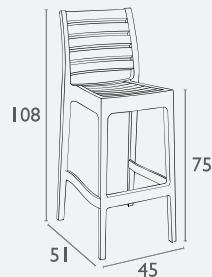

Ares Barstool

FL-118-10140

5 YEAR
WARRANTY

- Stackable
- Suitable for Indoor and Outdoor Commercial Use
- Made of UV Stabilised Polypropylene
- Reinforced with Glass Fibre
- 360 Seat Width X 400 Seat Depth
- 350 Seat Back Height X 390 Seat Back Width
- Unit Weight: 6.2kg
- SWL: 135kg
- Weather Resistant
- Stocked In: Anthracite, Black, White, Chocolate, Taupe
- Matching Chairs
- Made In Europe