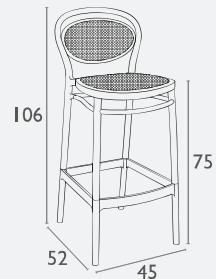

Siesta
exclusive

Maya Barstool 65

FL-118-10718

- Stackable 4 High
- Suitable for Indoor and Outdoor Commercial Use
- Made of UV Stabilised Polypropylene
- Reinforced with Glass Fibre
- Seat Dimensions(Mm): 360 Seat Width X 400 Seat Depth 98 X 360 Seat Back Height X 390 Seat Back Width
- Unit Weight: 5kg
- SWL: 135 Kg
- Weather Resistant
- Matching Product To The Maya Chair
- Made In Europe

5 YEAR
WARRANTY