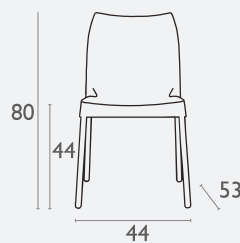

Chair Trolley

FL-148-13410

2 YEAR
WARRANTY

- Suitable for Lucy, Lisa, Loft, Monna, Cross, Marcel, Victor, Vita, Dolce, Diva, Maya, Ares, Artemis, Verona, Capri, Florida & Ibiza Chairs.
- Made with A Strong Durable Fully Welded Steel Frame and Foam Filled Tyres
- Unit Weight: 30kg
- Supplied Assembled
- Stocked In: Black Hammer Tone
- Replaceable Tyres and Stacking Crates