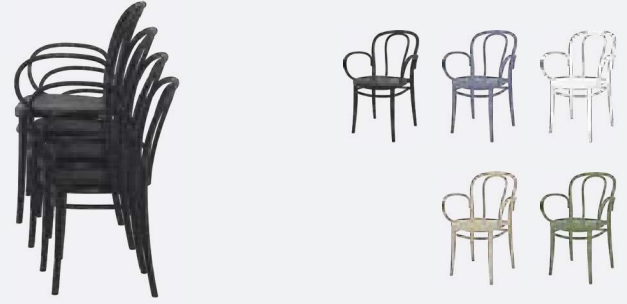

Victor XL Armchair

FL-118-11744

5 YEAR
WARRANTY

- Stackable
- Suitable for Indoor or Outdoor Use
- Made of UV Stabilised Polypropylene
- Reinforced with Glass Fibre
- Unit Weight: 4kg
- SWL: 150kg
- Stocked In: Anthracite, Black, White, Taupe & Olive Green
- Weather Resistant
- Matching Barstool
- Made In Europe

Siesta
exclusive

AFRDI

Vita Chair

FL-118-11754

5 YEAR
WARRANTY

- Stackable
- Suitable for Indoor and Outdoor Commercial Use
- Seat: Made of UV Stabilised Polypropylene
- Legs: Strong Dia25mm Anodized Aluminium Legs
- Unit Weight: 3kg, SWL: 150kg
- Weather Resistant
- Special Order Colours: Beige
- Replaceable Feet
- Drainage Hole Available At An Extra Cost
- Level 4 Afrdi Approved - Black
- Matching Products: Dolce Armchair, Gio Barstool
- Made In Europe