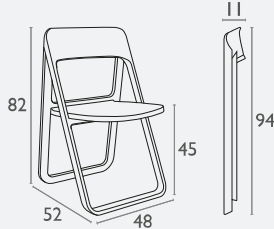

Siesta
exclusive

Dream Folding Chair

FL-118-10506

- Stackable
- Suitable for Indoor or Outdoor Use
- Designed By Frederic Boonen
- Folds Flat for Stacking and Ease of Storage
- Made of UV Stabilised Polypropylene
- Reinforced with Glass Fibre
- Unit Weight: 5.5kg
- SWL: 150kg
- Weather Resistant
- Made In Europe

5 YEAR
WARRANTY

Siesta
exclusive

Marcel Chair

FL-118-10710

- Stackable
- Suitable for Indoor or Outdoor Use
- Made of UV Stabilised Polypropylene
- Reinforced with Glass Fibre
- Unit Weight: 3.5kg
- SWL: 150kg
- Weather Resistant
- Matching Barstool
- Made In Europe

5 YEAR
WARRANTY

Siesta
exclusive

Marcel XL Armchair

FL-118-10712

- Stackable
- Suitable for Indoor or Outdoor Use
- Made of UV Stabilised Polypropylene
- Reinforced with Glass Fibre
- Unit Weight: 3.9kg
- SWL: 150kg
- Weather Resistant
- Matching Barstool
- Made In Europe

5 YEAR
WARRANTY

Siesta
exclusive

Maya Chair

FL-118-10722

- Stackable
- Suitable for Indoor and Outdoor Commercial Use
- Made of UV Stabilised Polypropylene
- Reinforced with Glass Fibre
- Unit Weight: 4kg
- SWL: 150kg
- Weather Resistant
- Replaceable Feet
- CATAS Tested
- Matching Products: Maya Barstool
- Made In Europe

5 YEAR
WARRANTY