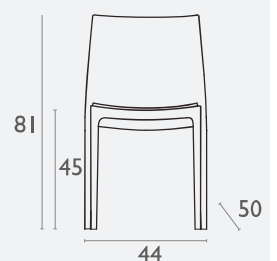

Maya Chair

FL-118-10722

- Stackable
- Suitable for Indoor and Outdoor Commercial Use
- Made of UV Stabilised Polypropylene
- Reinforced with Glass Fibre
- Unit Weight: 4kg
- SWL: 150kg
- Weather Resistant
- Replaceable Feet
- CATAS Tested
- Matching Products: Maya Barstool
- Made In Europe

5 YEAR
WARRANTY