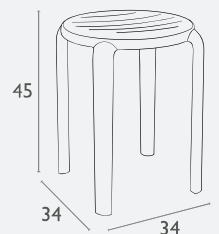

Riviera Stool 45

FL-100-13634

2 YEAR WARRANTY

- Stackable
- Suitable for Indoor and Protected Outdoor Commercial Use
- Made of Zinc Coated Steel
- Powder Coated In Black or White
- Available with An Ashwood Seat
- Unit Weight: 3.1kg / 4kg (With Wood Seat)
- SWL: 120kg
- Dimensions: 400w X 400d X 450h X 450 Seat Height

Riviera Stool 65

FL-100-13638

2 YEAR WARRANTY

- Stackable
- Suitable for Indoor and Protected Outdoor Commercial Use
- Made of Zinc Coated Steel
- Powder Coated In Black or White
- Available with An Ashwood Seat
- Unit Weight: 4.2kg / 5.3kg (With Wood Seat)
- SWL: 120kg
- Dimensions: 440w X 440d X 650h X 650 Seat Height

Riviera Stool 75

FL-100-13642

2 YEAR WARRANTY

- Stackable
- Suitable for Indoor and Protected Outdoor Commercial Use
- Made of Zinc Coated Steel
- Powder Coated In Black or White
- Available with An Ashwood Seat
- Unit Weight: 4.5kg / 5.6kg (With Wood Seat)
- SWL: 120kg
- Dimensions: 430w X 430d X 760h X 760 Seat Height

Tom Stool 45

FL-118-13676

5 YEAR WARRANTY

- Stackable
- Suitable for Indoor and Outdoor Use
- Made of UV Stabilised Polypropylene
- Reinforced with Glass Fibre
- Unit Weight: 2.5kg
- SWL: 135kg
- Weather Resistant
- Made In Europe