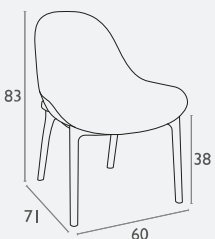

Siesta
exclusive

Sky Chair

FL-118-11236

- Suitable for Indoor and Outdoor Commercial Use
- Made of UV Stabilised Polypropylene Reinforced with Glass Fibre
- Unit Weight: 5kg
- SWL: 150kg
- Supplied Unassembled – Assembly Required
- Weather Resistant, UV Stabilised, Glass Fibre Reinforced
- Stocked In: Black, Anthracite, Red, White, Mango & Taupe
- CATAS Tested
- Made In Europe

5 YEAR
WARRANTY

Siesta
exclusive

Sky Pro Chair

FL-118-11237

- Stackable Up To 4 High
- Suitable for Indoor and Outdoor Commercial Use
- Made of UV Stabilised Polypropylene
- Reinforced with Glass Fibre
- Unit Weight: 5kg
- SWL: 150kg
- Stocked In: Black, Anthracite & White
- Weather Resistant
- Registered Design
- Made In Europe

5 YEAR
WARRANTY

Siesta
exclusive

Sky Lounge Chair

FL-118-11238

- Suitable for Indoor and Outdoor Use
- Made of UV Stabilised Polypropylene
- Reinforced with Glass Fibre
- Unit Weight: 5.2kg
- SWL: 150 Kg
- Supplied Unassembled – Assembly Required
- Made In Europe

5 YEAR
WARRANTY

Siesta
exclusive

Snow Chair

FL-118-11248

- Stackable
- Suitable for Indoor or Outdoor Use
- Made of UV Stabilised Polypropylene
- Reinforced with Glass Fibre
- Unit Weight: 4.4kg
- SWL: 150kg
- Weather Resistant
- Afrdi Heavy Duty Approved - Black
- Stocked In: Black, Red & White
- Made In Europe

5 YEAR
WARRANTY