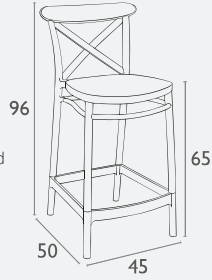

Cross Barstool 65

FL-118-10456

5 YEAR
WARRANTY

- Suitable for Indoor or Outdoor Use
- Made of UV Stabilised Polypropylene
- Reinforced with Glass Fibre
- Unit Weight: 4.4kg
- SWL: 135kg
- Supplied Unassembled – Easy To Assemble
- Weather Resistant, UV Stabilised, Glass Fibre Reinforced
- Matching Chairs
- Made In Europe

Siesta
OUTDOOR

Cross Barstool 75

FL-118-10458

5 YEAR
WARRANTY

- Suitable for Indoor or Outdoor Use
- Made of UV Stabilised Polypropylene Reinforced with Glass Fibre
- Unit Weight: 4.8kg
- SWL: 135kg
- Supplied Unassembled – Easy To Assemble
- Weather Resistant, UV Stabilised, Glass Fibre Reinforced
- Matching Chairs
- Made In Europe