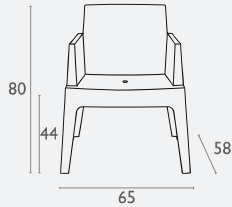

## Artemis Armchair

FL-118-10144

5 YEAR  
WARRANTY

- Stackable
- Suitable for Indoor and Outdoor Commercial Use
- Made of UV Stabilised Polypropylene
- Reinforced with Glass Fibre
- Arm Height: 675h
- Unit Weight: 5kg, SWL: 150kg
- Replaceable Feet
- CATAS Tested
- Matching Products: Ares Chair, Ares Barstool
- Made In Europe

## Coimbra Chair

FL-156-13710

- Stackable
- Suitable for Indoor and Outdoor Commercial Use
- Made of Powder Coated Aluminium
- Weather Resistant & Easy To Clean
- Unit Weight: 3kg
- SWL: 150kg
- Stocked In: Black, White, Blue & Olive Green
- Dimensions: 810mm H X 500mm W X 575mm D - Sh 450mm
- Matching Arm Chair and Barstool
- Rubber Feet