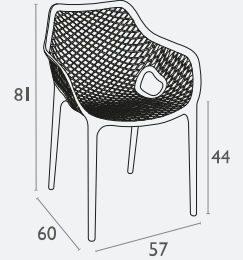

## Air Chair®

FL-118-10104

5 YEAR  
WARRANTY

- Stackable Up To 4 High
- Suitable for Indoor and Outdoor Commercial Use
- Made of UV Stabilised Polypropylene
- Reinforced with Glass Fibre
- Unit Weight: 3.7kg
- SWL: 150kg
- Replaceable Feet
- CATAS Tested
- Matching Products: Air XL Armchair, Air Barstool
- Made In Europe

## Air XL Armchair®

FL-118-10124

5 YEAR  
WARRANTY

- Stackable Up To 4 High
- Suitable for Indoor and Outdoor Commercial Use
- Made of UV Stabilised Polypropylene
- Reinforced with Glass Fibre
- Arm Height: 680h
- Unit Weight: 3.8kg, SWL: 150kg
- Replaceable Feet
- CATAS Tested
- Matching Products: Air Chair, Air Barstool
- Made In Europe