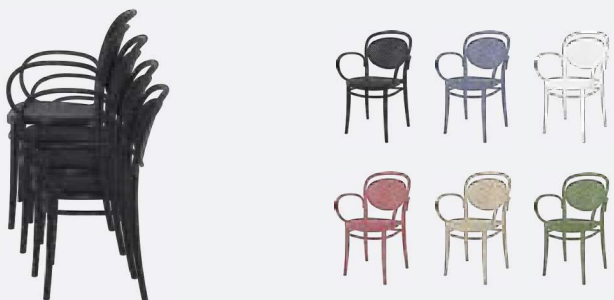

Marcel XL Armchair

FL-118-10712

- Stackable
- Suitable for Indoor or Outdoor Use
- Made of UV Stabilised Polypropylene
- Reinforced with Glass Fibre
- Unit Weight: 3.9kg
- SWL: 150kg
- Weather Resistant
- Matching Barstool
- Made In Europe

5 YEAR
WARRANTY