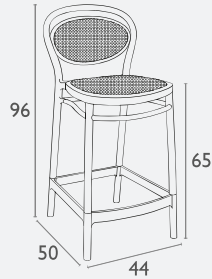

Siesta
exclusive

Marcel Barstool 75

FL-118-10708

- Suitable for Indoor or Outdoor Use
- Made of UV Stabilised Polypropylene
- Reinforced with Glass Fibre
- Unit Weight: 4.7kg
- SWL: 135kg
- Supplied Unassembled – Easy To Assemble
- Weather Resistant
- Matching Chairs
- Made In Europe

5 YEAR
WARRANTY