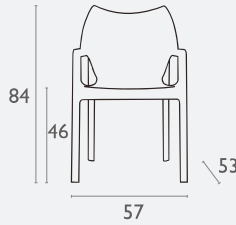

## Coimbra Armchair

FL-156-13710

- Stackable
- Suitable for Indoor and Outdoor Commercial Use
- Made of Powder Coated Aluminium
- Weather Resistant & Easy To Clean
- Unit Weight: 3kg
- SWL: 150kg
- Stocked In: Black, White, Blue & Olive Green
- Dimensions: 810mm H X 500mm W X 575mm D - Sh 450mm
- Matching Arm Chair and Barstool
- Rubber Feet

## Cross Chair

FL-118-10460

- Stackable
- Suitable for Indoor or Outdoor Use
- Made of UV Stabilised Polypropylene
- Reinforced with Glass Fibre
- Unit Weight: 3.6kg
- SWL: 150kg
- Made In Europe

5 YEAR WARRANTY

## Diva Armchair

FL-118-10502

5 YEAR WARRANTY

- Stackable
- Suitable for Indoor and Outdoor Commercial Use
- Arm Height: 650h
- Unit Weight: 5kg, SWL: 150kg
- Weather Resistant, UV Stabilised
- Glass Fibre Reinforced
- Stocked In: Black
- Replaceable Feet
- Drainage Hole Available At An Extra Cost
- CATAS Tested
- Made In Europe

## Eiffel Chair

FL-100-13626

3 YEAR WARRANTY

- Stackable
- Suitable for Indoor and Outdoor Commercial Use
- 28mm X T1.5mm Aluminium Bamboo Look Frame
- Woven UV Resistant Pe Wicker Seat and Back
- Dimensions: 460mm W X 560mm D X 880mm H
- Seat Height: 450mm
- SWL: 135kg
- Weather Resistant