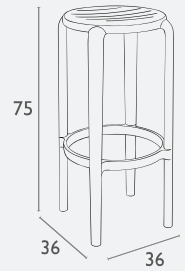

Siesta
exclusive

Tom Stool 65

FL-118-13678

- Suitable for Indoor and Outdoor Use
- Made of UV Stabilised Polypropylene
- Reinforced with Glass Fibre
- Unit Weight: 3.7kg
- SWL: 135kg
- Weather Resistant
- Made In Europe

5 YEAR
WARRANTY

Siesta
exclusive

Tom Stool 75

FL-118-13680

- Suitable for Indoor and Outdoor Use
- Made of UV Stabilised Polypropylene
- Reinforced with Glass Fibre
- Unit Weight: 4kg
- SWL: 135kg
- Weather Resistant
- Made In Europe

5 YEAR
WARRANTY

Siesta
exclusive

Victor Barstool 65

FL-118-11738

- Suitable for Indoor or Outdoor Use
- Made of UV Stabilised Polypropylene
- Reinforced with Glass Fibre
- Unit Weight: 4.2kg
- SWL: 135kg
- Supplied Unassembled - Easy To Assemble
- Weather Resistant
- Made In Europe

5 YEAR
WARRANTY

Siesta
exclusive

Victor Barstool 75

FL-118-11740

- Suitable for Indoor or Outdoor Use
- Made of UV Stabilised Polypropylene
- Reinforced with Glass Fibre
- Unit Weight: 4.4kg
- SWL: 135kg
- Supplied Unassembled - Easy To Assemble
- Weather Resistant
- Made In Europe

5 YEAR
WARRANTY