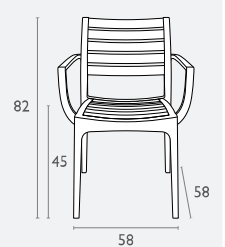

## Air XL Armchair®

FL-118-10124

5 YEAR  
WARRANTY

- Stackable Up To 4 High
- Suitable for Indoor and Outdoor Commercial Use
- Made of UV Stabilised Polypropylene
- Reinforced with Glass Fibre
- Arm Height: 680h
- Unit Weight: 3.8kg, SWL: 150kg
- Replaceable Feet
- CATAS Tested
- Matching Products: Air Chair, Air Barstool
- Made In Europe

## Ares Chair

FL-118-10142

5 YEAR  
WARRANTY

- Stackable
- Suitable for Indoor and Outdoor Commercial Use
- Made of UV Stabilised Polypropylene
- Reinforced with Glass Fibre
- Unit Weight: 4.5kg, SWL: 150kg
- Replaceable Feet
- CATAS Tested
- Matching Products: Artemis Armchair, Ares Barstool
- Made In Europe

## Artemis Armchair

FL-118-10144

5 YEAR  
WARRANTY

- Stackable
- Suitable for Indoor and Outdoor Commercial Use
- Made of UV Stabilised Polypropylene
- Reinforced with Glass Fibre
- Arm Height: 675h
- Unit Weight: 5kg, SWL: 150kg
- Replaceable Feet
- CATAS Tested
- Matching Products: Ares Chair, Ares Barstool
- Made In Europe