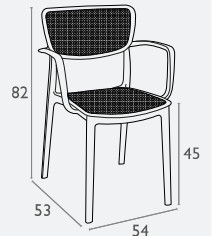

Loft Armchair

FL-118-10680

5 YEAR
WARRANTY

- Stackable
- Suitable for Indoor and Outdoor Commercial Use
- Made of UV Stabilised Polypropylene
- Reinforced with Glass Fibre
- Unit Weight: 3.7kg, SWL: 150kg
- Weather Resistant
- Stocked In: Anthracite, Black, White, Taupe & Olive Green
- CATAS Tested
- Made In Europe