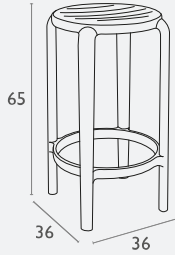

Siesta
exclusive

Tom Stool 75

FL-118-13680

- Suitable for Indoor and Outdoor Use
- Made of UV Stabilised Polypropylene
- Reinforced with Glass Fibre
- Unit Weight: 4kg
- SWL: 135kg
- Weather Resistant
- Made In Europe

5 YEAR
WARRANTY