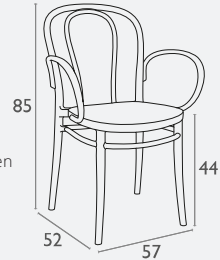

Victor XL Armchair

FL-118-11744

5 YEAR
WARRANTY

- Stackable
- Suitable for Indoor or Outdoor Use
- Made of UV Stabilised Polypropylene
- Reinforced with Glass Fibre
- Unit Weight: 4kg
- SWL: 150kg
- Stocked In: Anthracite, Black, White, Taupe & Olive Green
- Weather Resistant
- Matching Barstool
- Made In Europe

Siesta
exclusive

AFRDI

Vita Chair

FL-118-11754

5 YEAR
WARRANTY

- Stackable
- Suitable for Indoor and Outdoor Commercial Use
- Seat: Made of UV Stabilised Polypropylene
- Legs: Strong Dia25mm Anodized Aluminium Legs
- Unit Weight: 3kg, SWL: 150kg
- Weather Resistant
- Special Order Colours: Beige
- Replaceable Feet
- Drainage Hole Available At An Extra Cost
- Level 4 Afrdi Approved - Black
- Matching Products: Dolce Armchair, Gio Barstool
- Made In Europe