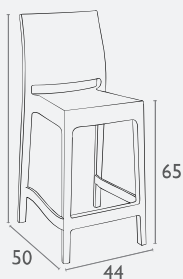

Siesta
exclusive

Maya Barstool 75

FL-118-10720

- Stackable 4 High
- Suitable for Indoor and Outdoor Commercial Use
- Made of UV Stabilised Polypropylene
- Reinforced with Glass Fibre
- Seat Dimensions(Mm): 360 Seat Width X 400 Seat Depth X 360 Seat Back Height X 390 Seat Back Width
- Unit Weight: 5kg
- SWL: 135 Kg
- Weather Resistant
- Matching Product To The Maya Chair
- Made In Europe

5 YEAR
WARRANTY