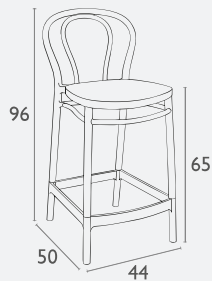

Victor Barstool 65

FL-118-11738

- Suitable for Indoor or Outdoor Use
- Made of UV Stabilised Polypropylene
- Reinforced with Glass Fibre
- Unit Weight: 4.2kg
- SWL: 135kg
- Supplied Unassembled - Easy To Assemble
- Weather Resistant
- Made In Europe

5 YEAR
WARRANTY