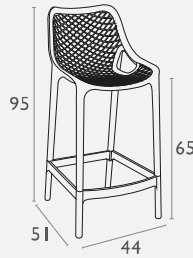

### Cushion

- Quality Foam and Fabric or Vinyl
- Ply Base with Nut Inserts
- Easy To Add and Remove
- 3 Month Warranty
- Cushion Also Fits The Victor XI Armchair

INDOOR / OUTDOOR  
STOOLS

Siesta  
exclusive

## Air Barstool® 65

FL-118-10100

5 YEAR  
WARRANTY

- Suitable for Indoor and Outdoor Commercial Use
- Made of UV Stabilised Polypropylene
- Reinforced with Glass Fibre
- 440 Seat Width X 380 Seat Depth
- 340 Seat Back Height X 390 Seat Back Width
- Unit Weight: 5kg
- SWL: 135kg
- Supplied Unassembled – Easy To Assemble
- Weather Resistant
- CATAS Tested
- Matching Products: Air Chair® & Air XI Armchair®
- Made In Europe