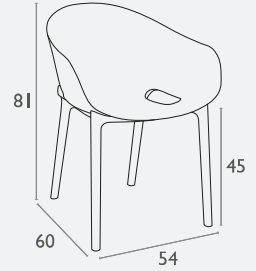

Siesta
exclusive

Sky Lounge Chair

FL-118-11238

- Suitable for Indoor and Outdoor Use
- Made of UV Stabilised Polypropylene
- Reinforced with Glass Fibre
- Unit Weight: 5.2kg
- SWL: 150 Kg
- Supplied Unassembled – Assembly Required
- Made In Europe

5 YEAR
WARRANTY