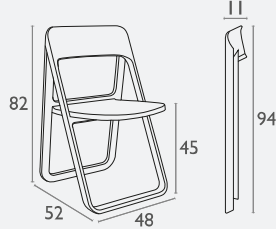

## Dream Folding Chair

FL-118-10506

5 YEAR WARRANTY

- Stackable
- Suitable for Indoor or Outdoor Use
- Designed By Frederic Boonen
- Folds Flat for Stacking and Ease of Storage
- Made of UV Stabilised Polypropylene
- Reinforced with Glass Fibre
- Unit Weight: 5.5kg
- SWL: 150kg
- Weather Resistant
- Made In Europe