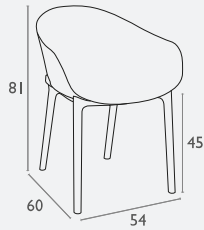

Siesta
exclusive

Sky Pro Chair

FL-118-11237

- Stackable Up To 4 High
- Suitable for Indoor and Outdoor Commercial Use
- Made of UV Stabilised Polypropylene
- Reinforced with Glass Fibre
- Unit Weight: 5kg
- SWL: 150kg
- Stocked In: Black, Anthracite & White
- Weather Resistant
- Registered Design
- Made In Europe

5 YEAR
WARRANTY