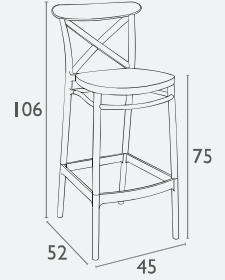

Cruza Stool Frame

FL-126-10464

2 YEAR
WARRANTY

- Suitable for Indoor and Outdoor Commercial Use
- Supplied Frame Only: Fully Welded Heavy Duty Brushed 304 Grade Stainless Steel
- Dimensions: 380w X 380d X 760 Seat Height
- Unit Weight: 8kg
- SWL: 120kg
- Frame Supplied Assembled
- Replaceable Feet
- Frame Made In Australia
- Seat Made In Europe