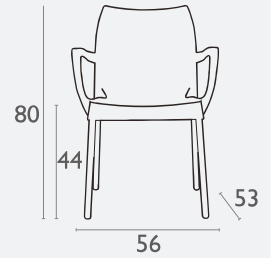

## Cross Chair

FL-118-10460

- Stackable
- Suitable for Indoor or Outdoor Use
- Made of UV Stabilised Polypropylene
- Reinforced with Glass Fibre
- Unit Weight: 3.6kg
- SWL: 150kg
- Made In Europe

5 YEAR WARRANTY

## Diva Armchair

FL-118-10502

5 YEAR WARRANTY

- Stackable
- Suitable for Indoor and Outdoor Commercial Use
- Arm Height: 650h
- Unit Weight: 5kg, SWL: 150kg
- Weather Resistant, UV Stabilised
- Glass Fibre Reinforced
- Stocked In: Black
- Replaceable Feet
- Drainage Hole Available At An Extra Cost
- CATAS Tested
- Made In Europe

## Dolce Armchair

FL-118-10504

5 YEAR WARRANTY

- Stackable
- Suitable for Indoor and Outdoor Commercial Use
- Seat: Made of UV Stabilised Polypropylene
- Legs: Strong Dia25mm Anodized Aluminium Legs
- Arm Height: 655h, Unit Weight: 4kg, SWL: 150kg
- Stocked In: Black
- Replaceable Feet
- Drainage Hole Available At An Extra Cost
- Matching Products: Vita Chair, Gio Barstool
- Made In Europe

## Eiffel Chair

FL-100-13626

3 YEAR WARRANTY

- Stackable
- Suitable for Indoor and Outdoor Commercial Use
- 28mm X T1.5mm Aluminium Bamboo Look Frame
- Woven UV Resistant Pe Wicker Seat and Back
- Dimensions: 460mm W X 560mm D X 880mm H
- Seat Height: 450mm
- SWL: 135kg
- Weather Resistant