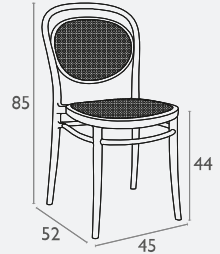

Marcel Chair

FL-118-10710

- Stackable
- Suitable for Indoor or Outdoor Use
- Made of UV Stabilised Polypropylene
- Reinforced with Glass Fibre
- Unit Weight: 3.5kg
- SWL: 150kg
- Weather Resistant
- Matching Barstool
- Made In Europe

5 YEAR
WARRANTY