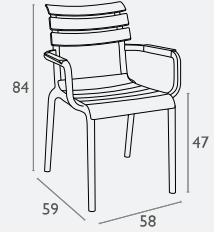

Lisbon Chair

FL-156-13414

- Stackable
- Suitable for Indoor and Outdoor Commercial Use
- Made of Powder Coated Aluminium
- Weather Resistant & Easy To Clean
- Unit Weight: 3kg
- SWL: 150kg
- Stocked In: Black, White, Blue & Olive Green
- Dimensions: 830mm H X 430mm W X 575mm D - Sh 450mm
- Matching Barstool and Tables
- Rubber Feet

3 YEAR
WARRANTY