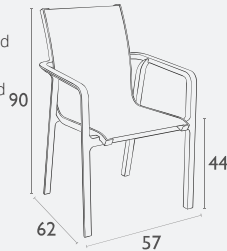

Pacific Armchair

FL-118-11790

3 YEAR
WARRANTY

- Stackable
- Weather Resistant, UV Stabilised, Glass Fibre Reinforced
- Suitable for Indoor and Outdoor Commercial Use
- Frame: Made of UV Stabilised Polypropylene Reinforced with Glass Fibre
- Seat: Made of Batyline Fabric From Serge Ferrari
- Unit Weight: 5.2kg, SWL: 150 Kg
- Supplied Assembled
- Replaceable Feet and Fabric
- Made In Europe
- Matches with Pacific Sunlounger

Siesta
exclusive

Pacific Lounge Chair

FL-118-13514

3 YEAR
WARRANTY

- Stackable To 4 High
- High Quality Polypropylene
- Reinforced with Fibre Glass
- Uv Stabilised (Fade Resistant)
- Unit Weight: 7kg
- CATAS Tested
- SWL: 150kg
- Multi-Filament, High-Tenacity Polyester Yarn
- Biaxiale Tensioning for Extreme Tear Resistance
- Solution-Dyed Protective Sheath
- Uv Protected
- Weather Protected
- Quick Drying
- Hygienic – Mould Resistant Treatment
- Stain Resistant
- Fabric Can Be Replaced
- 3 Year Warranty
- Suitable for Indoor & Outdoor Commercial Application
- Made In Europe