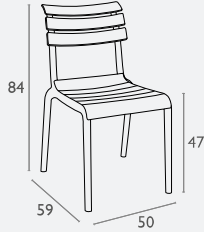

Siesta
outdoor

Paris Chair

FL-118-13674

- Stackable
- Suitable for Indoor or Outdoor Use
- Made of UV Stabilised Polypropylene
- Reinforced with Glass Fibre
- Unit Weight: 5kg
- SWL: 150kg
- Made In Europe

5 YEAR
WARRANTY