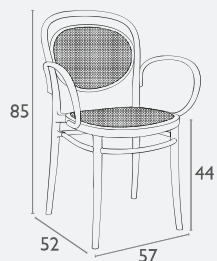

Marcel XL Armchair

FL-118-10712

- Stackable
- Suitable for Indoor or Outdoor Use
- Made of UV Stabilised Polypropylene
- Reinforced with Glass Fibre
- Unit Weight: 3.9kg
- SWL: 150kg
- Weather Resistant
- Matching Barstool
- Made In Europe

5 YEAR
WARRANTY