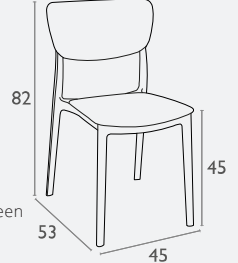

Monna Chair

FL-118-10880

5 YEAR
WARRANTY

- Stackable
- Suitable for Indoor or Outdoor Use
- Made of UV Stabilised Polypropylene
- Reinforced with Glass Fibre
- Unit Weight: 3.4kg
- SWL: 150kg
- Supplied Assembled
- Weather Resistant
- Stocked In: Black, White, Anthracite, Taupe & Olive Green
- Special Order Colour: Red
- Made In Europe