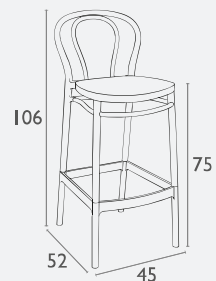

Victor Barstool 75

FL-118-11740

- Suitable for Indoor or Outdoor Use
- Made of UV Stabilised Polypropylene
- Reinforced with Glass Fibre
- Unit Weight: 4.4kg
- SWL: 135kg
- Supplied Unassembled - Easy To Assemble
- Weather Resistant
- Made In Europe

5 YEAR
WARRANTY