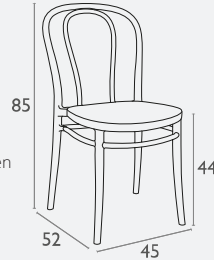

Victor Chair

FL-118-11742

5 YEAR
WARRANTY

- Stackable
- Suitable for Indoor or Outdoor Use
- Made of UV Stabilised Polypropylene
- Reinforced with Glass Fibre
- Unit Weight: 3.6kg
- SWL: 150kg
- Stocked In: Anthracite, Black, White, Taupe & Olive Green
- Weather Resistant
- Matching Barstool
- Made In Europe