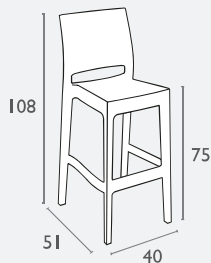

Jamaica Barstool

FL-118-10676

5 YEAR WARRANTY

- Stackable 4 High
- Suitable for Indoor and Outdoor Commercial Use
- Made of UV Stabilised Polypropylene Reinforced with Glass Fibre
- Seat Dimensions(Mm): 360 Seat Width X 400 Seat Depth X 360 Seat Back Height X 400 Seat Back Width
- Unit Weight: 5kg, SWL: 135kg
- Weather Resistant
- CATAS Tested
- Matching Products: All Resin Rattan Range Products
- Made In Europe