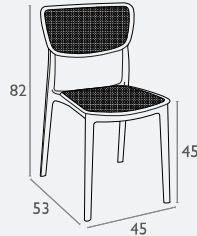

Siesta
exclusive

Lucy Chair

FL-118-10682

5 YEAR
WARRANTY

- Stackable
- Suitable for Indoor and Outdoor Commercial Use
- Made of UV Stabilised Polypropylene
- Reinforced with Glass Fibre
- Unit Weight: 3.3kg, SWL: 150kg
- Weather Resistant
- Stocked In: Anthracite, Black, White
- Special Order Colours: Taupe & Olive Green
- CATAS Tested
- Made In Europe

Siesta
exclusive

Loft Armchair

FL-118-10680

5 YEAR
WARRANTY

- Stackable
- Suitable for Indoor and Outdoor Commercial Use
- Made of UV Stabilised Polypropylene
- Reinforced with Glass Fibre
- Unit Weight: 3.7kg, SWL: 150kg
- Weather Resistant
- Stocked In: Anthracite, Black, White, Taupe & Olive Green
- CATAS Tested
- Made In Europe

Siesta
exclusive

Lisa Armchair

FL-118-10678

5 YEAR
WARRANTY

- Stackable
- Suitable for Indoor and Outdoor Commercial Use
- Made of UV Stabilised Polypropylene
- Reinforced with Glass Fibre
- Unit Weight: 3.8kg, SWL: 150kg
- Weather Resistant
- Stocked In: Anthracite, Black, White, Taupe & Olive Green
- Special Order Colours: Red
- CATAS Tested
- Made In Europe

Siesta
exclusive

Monna Chair

FL-118-10880

5 YEAR
WARRANTY

- Stackable
- Suitable for Indoor or Outdoor Use
- Made of UV Stabilised Polypropylene
- Reinforced with Glass Fibre
- Unit Weight: 3.4kg
- SWL: 150kg
- Supplied Assembled
- Weather Resistant
- Stocked In: Black, White, Anthracite, Taupe & Olive Green
- Special Order Colour: Red
- Made In Europe