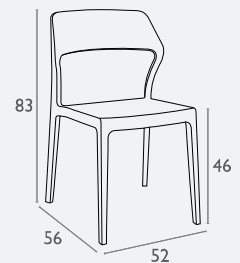

Snow Chair

FL-118-11248

- Stackable
- Suitable for Indoor or Outdoor Use
- Made of UV Stabilised Polypropylene
- Reinforced with Glass Fibre
- Unit Weight: 4.4kg
- SWL: 150kg
- Weather Resistant
- Afrdi Heavy Duty Approved - Black
- Stocked In: Black, Red & White
- Made In Europe

5 YEAR
WARRANTY