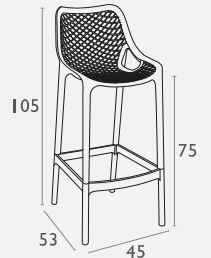

Siesta
exclusive

Air Barstool® 65

FL-118-10100

5 YEAR
WARRANTY

- Suitable for Indoor and Outdoor Commercial Use
- Made of UV Stabilised Polypropylene
- Reinforced with Glass Fibre
- 440 Seat Width X 380 Seat Depth
- 340 Seat Back Height X 390 Seat Back Width
- Unit Weight: 5kg
- SWL: 135kg
- Supplied Unassembled – Easy To Assemble
- Weather Resistant
- CATAS Tested
- Matching Products: Air Chair® & Air XI Armchair®
- Made In Europe

Siesta
exclusive

Air Barstool® 75

FL-118-10102

5 YEAR
WARRANTY

- Suitable for Indoor and Outdoor Commercial Use
- Made of UV Stabilised Polypropylene
- Reinforced with Glass Fibre
- 440 Seat Width X 380 Seat Depth
- 340 Seat Back Height X 390 Seat Back Width
- Unit Weight: 5kg
- SWL: 135kg
- Supplied Unassembled – Easy To Assemble
- Weather Resistant
- CATAS Tested
- Matching Products: Air Chair® & Air XI Armchair®
- Made In Europe

Siesta
exclusive

Ares Barstool

FL-118-10140

5 YEAR
WARRANTY

- Stackable
- Suitable for Indoor and Outdoor Commercial Use
- Made of UV Stabilised Polypropylene
- Reinforced with Glass Fibre
- 360 Seat Width X 400 Seat Depth
- 350 Seat Back Height X 390 Seat Back Width
- Unit Weight: 6.2kg
- SWL: 135kg
- Weather Resistant
- Stocked In: Anthracite, Black, White, Chocolate, Taupe
- Matching Chairs
- Made In Europe

Coimbra Barstool

FL-156-13714

3 YEAR
WARRANTY

- Stackable
- Suitable for Indoor & Outdoor Commercial Application
- Powder Coated Aluminium Frame
- Lightweight
- Sleek, Sophisticated Polished Finish
- SWL: 150kg
- Available In Black, White, Blue & Olive Green
- Dimensions: 1010mm H X 520mm W X 575mm D
- Seat Height: 750mm
- Brand: Durafurn