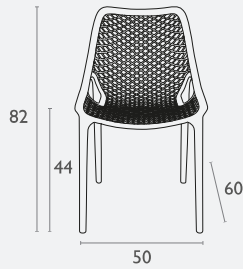

## Air Chair®

FL-118-10104

5 YEAR  
WARRANTY

- Stackable Up To 4 High
- Suitable for Indoor and Outdoor Commercial Use
- Made of UV Stabilised Polypropylene
- Reinforced with Glass Fibre
- Unit Weight: 3.7kg
- SWL: 150kg
- Replaceable Feet
- CATAS Tested
- Matching Products: Air XL Armchair, Air Barstool
- Made In Europe

## Air XL Armchair®

FL-118-10124

5 YEAR  
WARRANTY

- Stackable Up To 4 High
- Suitable for Indoor and Outdoor Commercial Use
- Made of UV Stabilised Polypropylene
- Reinforced with Glass Fibre
- Arm Height: 680h
- Unit Weight: 3.8kg, SWL: 150kg
- Replaceable Feet
- CATAS Tested
- Matching Products: Air Chair, Air Barstool
- Made In Europe