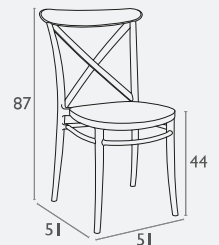

## Coimbra Chair

FL-156-13710

- Stackable
- Suitable for Indoor and Outdoor Commercial Use
- Made of Powder Coated Aluminium
- Weather Resistant & Easy To Clean
- Unit Weight: 3kg
- SWL: 150kg
- Stocked In: Black, White, Blue & Olive Green
- Dimensions: 810mm H X 500mm W X 575mm D - Sh 450mm
- Matching Arm Chair and Barstool
- Rubber Feet

## Coimbra Armchair

FL-156-13710

- Stackable
- Suitable for Indoor and Outdoor Commercial Use
- Made of Powder Coated Aluminium
- Weather Resistant & Easy To Clean
- Unit Weight: 3kg
- SWL: 150kg
- Stocked In: Black, White, Blue & Olive Green
- Dimensions: 810mm H X 500mm W X 575mm D - Sh 450mm
- Matching Arm Chair and Barstool
- Rubber Feet

## Cross Chair

FL-118-10460

- Stackable
- Suitable for Indoor or Outdoor Use
- Made of UV Stabilised Polypropylene
- Reinforced with Glass Fibre
- Unit Weight: 3.6kg
- SWL: 150kg
- Made In Europe

5 YEAR WARRANTY

## Diva Armchair

FL-118-10502

5 YEAR WARRANTY

- Stackable
- Suitable for Indoor and Outdoor Commercial Use
- Arm Height: 650h
- Unit Weight: 5kg, SWL: 150kg
- Weather Resistant, UV Stabilised
- Glass Fibre Reinforced
- Stocked In: Black
- Replaceable Feet
- Drainage Hole Available At An Extra Cost
- CATAS Tested
- Made In Europe