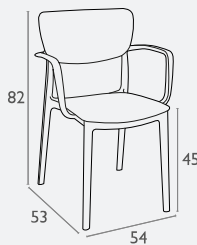

Lisa Armchair

FL-118-10678

5 YEAR
WARRANTY

- Stackable
- Suitable for Indoor and Outdoor Commercial Use
- Made of UV Stabilised Polypropylene
- Reinforced with Glass Fibre
- Unit Weight: 3.8kg, SWL: 150kg
- Weather Resistant
- Stocked In: Anthracite, Black, White, Taupe & Olive Green
- Special Order Colours: Red
- CATAS Tested
- Made In Europe