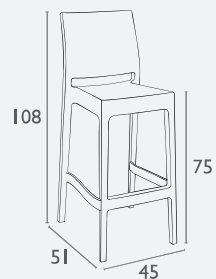

Siesta
exclusive

Marcel Barstool 65

FL-118-10706

- Suitable for Indoor or Outdoor Use
- Made of UV Stabilised Polypropylene
- Reinforced with Glass Fibre
- Unit Weight: 4.7kg
- SWL: 135kg
- Supplied Unassembled – Easy To Assemble
- Weather Resistant
- Matching Chairs
- Made In Europe

5 YEAR
WARRANTY

Siesta
exclusive

Marcel Barstool 75

FL-118-10708

- Suitable for Indoor or Outdoor Use
- Made of UV Stabilised Polypropylene
- Reinforced with Glass Fibre
- Unit Weight: 4.7kg
- SWL: 135kg
- Supplied Unassembled – Easy To Assemble
- Weather Resistant
- Matching Chairs
- Made In Europe

5 YEAR
WARRANTY

Siesta
exclusive

Maya Barstool 65

FL-118-10718

- Stackable 4 High
- Suitable for Indoor and Outdoor Commercial Use
- Made of UV Stabilised Polypropylene
- Reinforced with Glass Fibre
- Seat Dimensions(Mm): 360 Seat Width X 400 Seat Depth 98 X 360 Seat Back Height X 390 Seat Back Width
- Unit Weight: 5kg
- SWL: 135 Kg
- Weather Resistant
- Matching Product To The Maya Chair
- Made In Europe

5 YEAR
WARRANTY

Siesta
exclusive

Maya Barstool 75

FL-118-10720

- Stackable 4 High
- Suitable for Indoor and Outdoor Commercial Use
- Made of UV Stabilised Polypropylene
- Reinforced with Glass Fibre
- Seat Dimensions(Mm): 360 Seat Width X 400 Seat Depth X 360 Seat Back Height X 390 Seat Back Width
- Unit Weight: 5kg
- SWL: 135 Kg
- Weather Resistant
- Matching Product To The Maya Chair
- Made In Europe

5 YEAR
WARRANTY