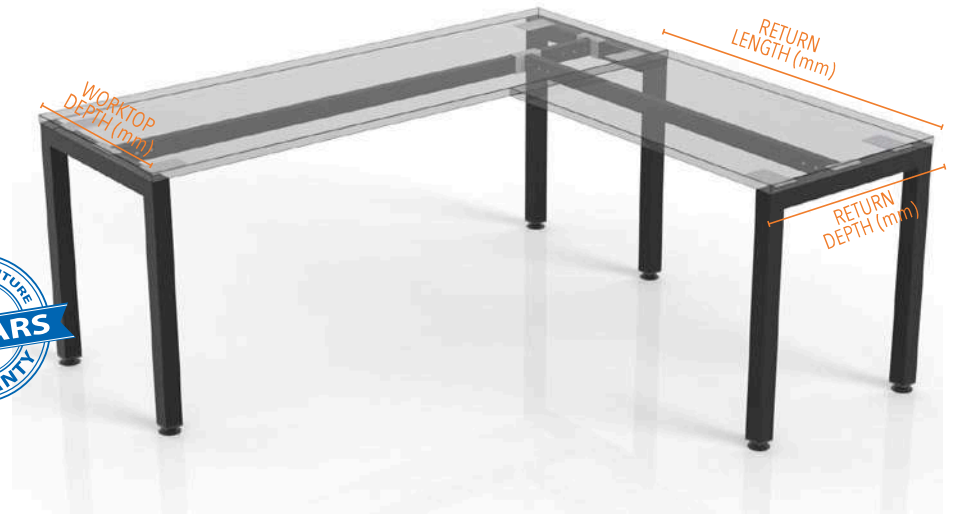

Order Code: 50MM_TABLE
Please specify- Table top Length:
Table top Depth:
50MM Leg Colour: Black or White

Pricing for worktops can be found on page 32

DESK RETURN - FRAME ONLY

50MM Presto®
PRACTICAL DESKING SOLUTIONS

Return Depth:

Desk Worktop Depth:

50MM Leg Colour: Black or White

Single post leg (white only) - \$

Order Code: LC01_W

Check out our range of Screen 28 Screens from page 16

Pricing for worktops can be found on page 32

Order Code: 50MMDBLE_DESK
Please specify- Worktop Length:
Worktop Depth:
50MM Leg Colour: Black or White

Height: 690mm above floor without top.

Price is for total frame

DOUBLE TABLE - FRAME ONLY

FRAME ONLY		Table top Length (mm) - 1 piece top			
Table top Depth (mm)					
	1200-1400	1401-1700	1701-2000	2001-2400	
	\$	\$	\$	\$	
1200	1 beam				
1500	1 beam				