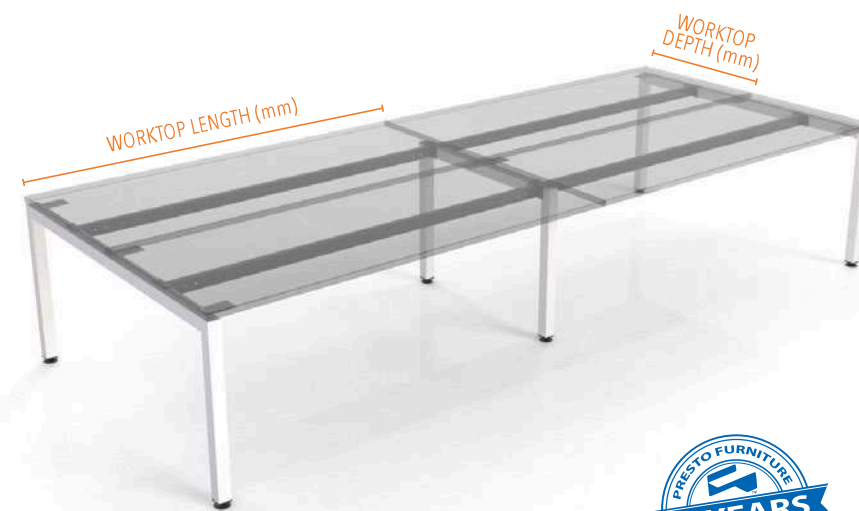

3-5 working days

4 WORK POSITIONS

FRAME ONLY		Worktop Length (mm)			
Worktop Depth (mm)		1200-1400	1401-1700	1701-2000	2001-2400
	600		\$	\$	\$
750					

Order Code: 50MMQUAD_DESK
Please specify- Worktop Length:
Worktop Depth:
50MM Leg Colour: Black or White

Height: 690mm above floor without top.

Price is for total frame.

QUAD TABLE - FRAME ONLY

FRAME ONLY		Table top Length (mm) - 2 piece top			
Table top Depth (mm)		2400-2800	2801-3400	3401-4000	4001-4800
	1200		\$	\$	\$
1500					