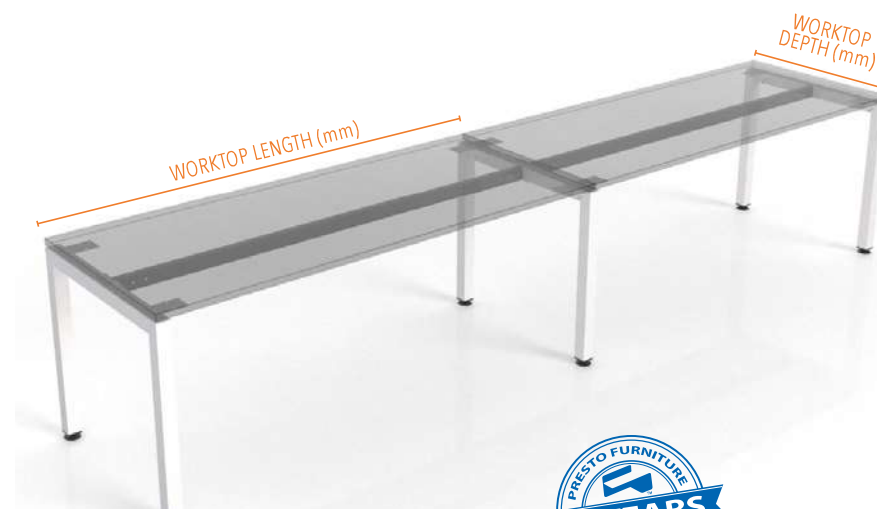

Order Code: 50MM2BENCH_DESK

Please specify- Worktop Length:

Worktop Depth:

50MM Leg Colour: Black or White

Height: 690mm above floor without top.

Price is for total frame.

DOUBLE BENCH TABLE - FRAME ONLY

	FRAME ONLY	Table top Length (mm) - 2 piece top			
		2400-2800	2801-3400	3401-4000	4001-4800
		\$	\$	\$	\$
Table top Depth (mm)	600	1 beam			
	750	1 beam			
	900	1 beam			
	1200	2 beams			
	1500	2 beams			

Order Code: 50MM2BENCH_TABLE

Please specify- Table top Length:

Table top Depth:

50MM Leg Colour: Black or White

Pricing for worktops can be found on page 32

TRIPLE BENCH DESK - FRAME ONLY

50MM Presto®
PRACTICAL DESKING SOLUTIONS