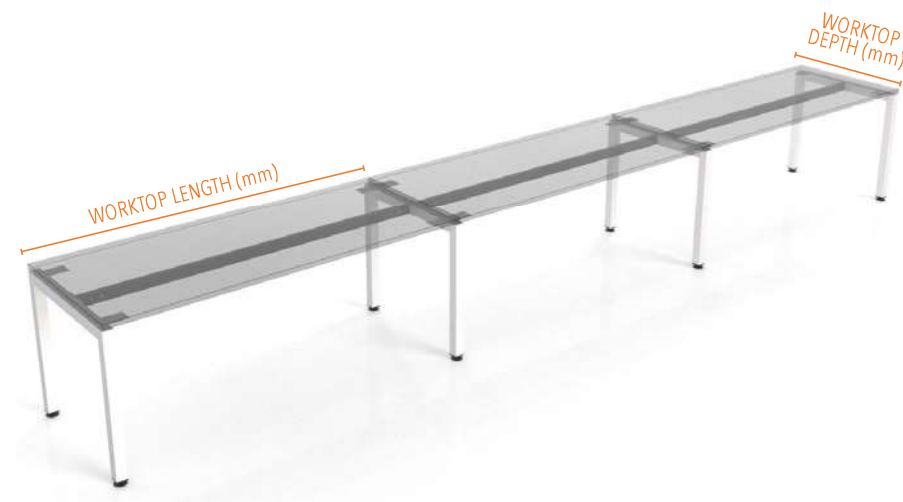

3-5 working days

3 WORK POSITIONS

FRAME ONLY		Worktop Length (mm)			
		1200-1400	1401-1700	1701-2000	2001-2400
		\$	\$	\$	\$
Worktop Depth (mm)	600	1 beam			
	750	1 beam			
	900	1 beam			
	1200	2 beams			
	1500	2 beams			

Order Code: 50MM3BENCH_DESK

Please specify- Worktop Length:

Worktop Depth:

50MM Leg Colour: Black or White

Height: 690mm above floor without top.

Price is for total frame.

TRIPLE BENCH TABLE - FRAME ONLY

FRAME ONLY		Table top Length (mm) - 3 piece top			
		3000-4200	4201-5100	5101-6000	6001-7200
		\$	\$	\$	\$
Table top Depth (mm)	600	1 beam			
	750	1 beam			
	900	1 beam			
	1200	2 beams			
	1500	2 beams			