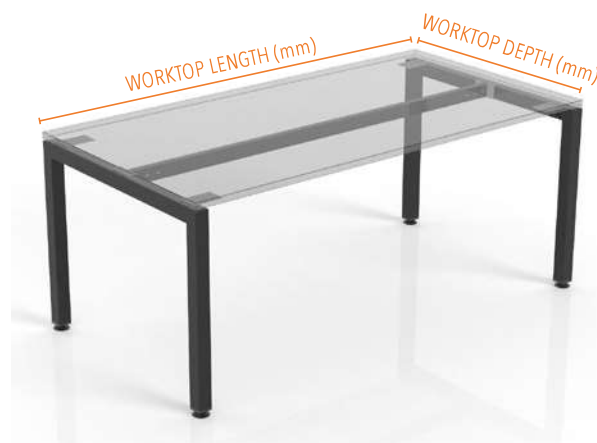

DESKS AND WORKSTATIONS

50MM Presto®
PRACTICAL DESKING SOLUTIONS

DESK - FRAME ONLY

3-5 working days

FRAME ONLY		Worktop Length (mm)			
		1200-1400	1401-1700	1701-2000	2001-2400
		\$	\$	\$	\$
Worktop Depth (mm)	600	1 beam			
	750	1 beam			
	900	1 beam			
	1200	2 beams			
	1500	2 beams			

Order Code: 50MM_DESK
Please specify- Worktop Length:
Worktop Depth:
50MM Leg Colour: Black or White

Height: 690mm above floor without top.

Price is for total frame

50MM Presto®
PRACTICAL DESKING SOLUTIONS

		Worktop Length (mm)	
		1500	1800
Depth (mm)	750	\$	\$
	1500	55	65

Order Code: WTI_WxD

White worktop, no cutouts,
25mm with matching ABS edge

OPTION

- centred scallop cable access, add \$6 per top

TABLE - FRAME ONLY

FRAME ONLY		Table top Length (mm) - 1 piece top			
		1200-1400	1401-1700	1701-2000	2001-2400
		\$	\$	\$	\$
Table top Depth (mm)	600	1 beam			
	750	1 beam			
	900	1 beam			
	1200	2 beams			
	1500	2 beams			