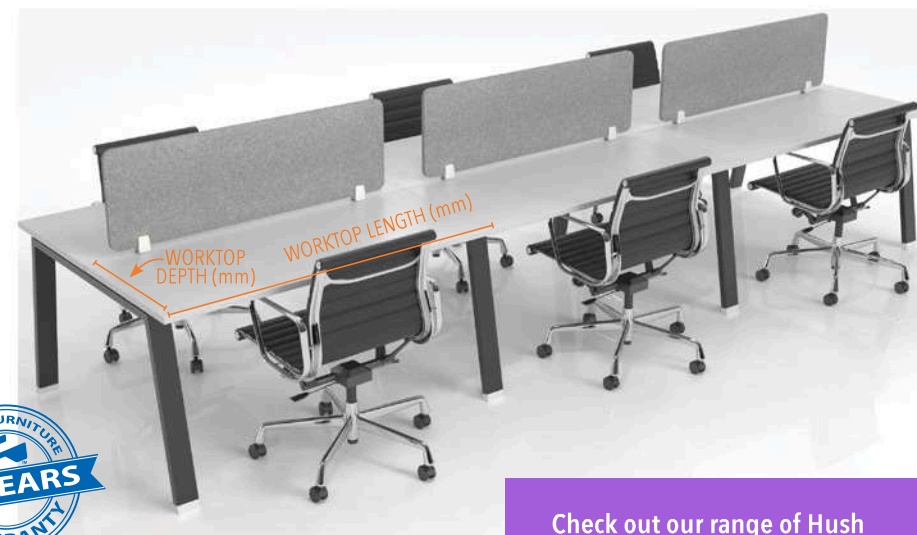

Please specify- Worktop Length:
Worktop Depth:
Edge Leg Colour: Black or White

Height: 690mm above floor without top.
Worktop overhangs frame by 10mm at each end.
Price is for total frame.

Check out our range of Hush Dividing panels from page 7