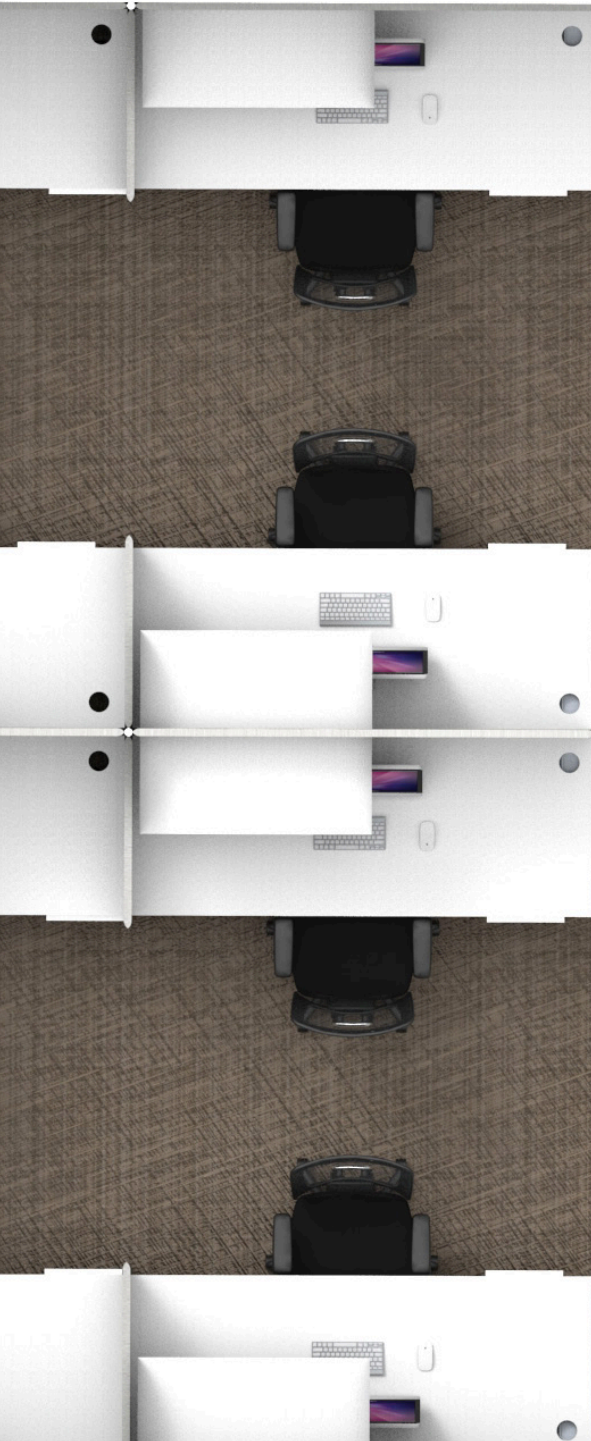

SW650BASKET1
SW950BASKET1
SW1250BASKET1
SW1550BASKET1

2 Years Warranty
Available in White.

Product Codes:

SW650BASKET2
SW950BASKET2
SW1250BASKET2
SW1550BASKET2

2 Years Warranty
Available in White.

STARTER SOCKETS & SPLITTERS