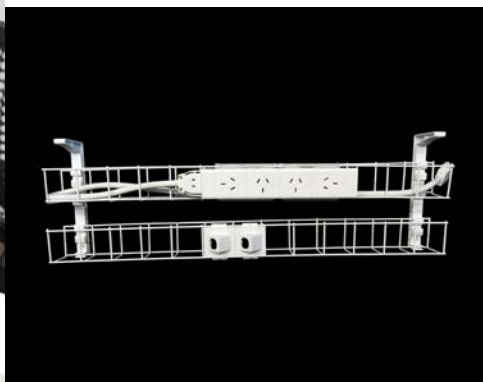

DUAL TIER CABLE BASKET KITS - 4 GPO + 2 DATA

SWBK6504G2D

1 x Dual tier cable basket - 650mm
1 x Quad auto switched power module
1 x GPO clip
2 x Data tiles
1 x 1.5m Interconnecting lead

2 Years Warranty
Available in White.