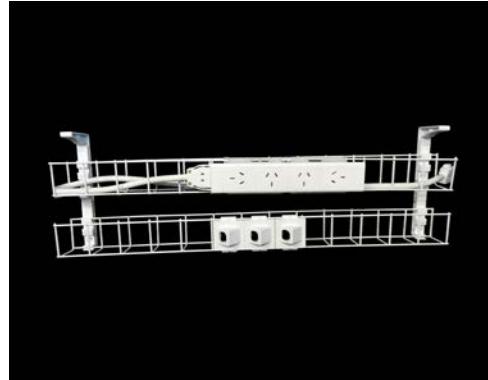

2 Years Warranty
Available in White.

SWBK9504G3D

- 1 x Dual tier cable basket - 950mm
- 1 x Quad auto switched power module
- 1 x GPO clip
- 3 x Data tiles
- 1 x 1.5m Interconnecting lead

UNDER DESK CABLE MANAGEMENT

DUAL TIER CABLE BASKET KITS - 4 GPO + 3 DATA

SWBK12504G3D

1 x Dual tier cable basket - 1250mm
1 x Quad auto switched power module
1 x GPO clip
3 x Data tiles
1 x 2m Interconnecting lead

2 Years Warranty
Available in White.