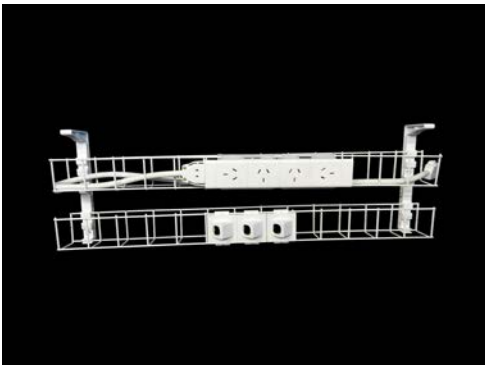

SWBK9504G3D

- 1 x Dual tier cable basket - 950mm
- 1 x Quad auto switched power module
- 1 x GPO clip
- 3 x Data tiles
- 1 x 1.5m Interconnecting lead