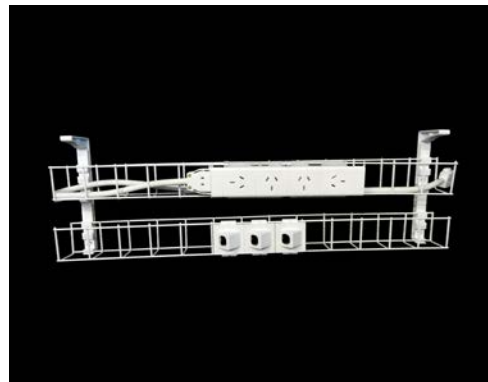

2 Years Warranty
Available in White.

SWBK9504G3D

- 1 x Dual tier cable basket - 950mm
- 1 x Quad auto switched power module
- 1 x GPO clip
- 3 x Data tiles
- 1 x 1.5m Interconnecting lead

UNDER DESK CABLE MANAGEMENT

DUAL TIER CABLE BASKET KITS - 4 GPO + 3 DATA

SWBK12504G3D

1 x Dual tier cable basket - 1250mm
1 x Quad auto switched power module
1 x GPO clip
3 x Data tiles
1 x 2m Interconnecting lead

2 Years Warranty
Available in White.