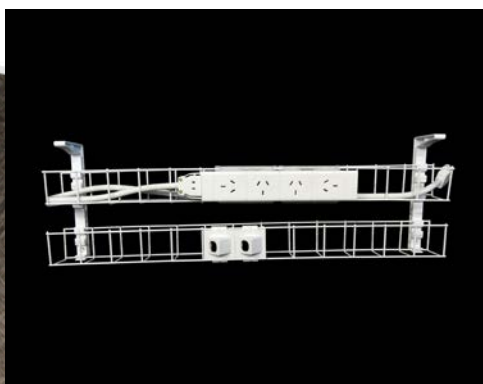

DUAL TIER CABLE BASKET KITS - 4 GPO + 2 DATA

SWBK6504G2D

1 x Dual tier cable basket - 650mm
1 x Quad auto switched power module
1 x GPO clip
2 x Data tiles
1 x 1.5m Interconnecting lead

2 Years Warranty
Available in White.

SWBK9504G2D

1 x Dual tier cable basket - 950mm
1 x Quad auto switched power module
1 x GPO clip
2 x Data tiles
1 x 1.5m Interconnecting lead

SWBK12504G2D

1 x Dual tier cable basket - 1250mm
1 x Quad auto switched power module
1 x GPO clip
2 x Data tiles
1 x 2m Interconnecting lead