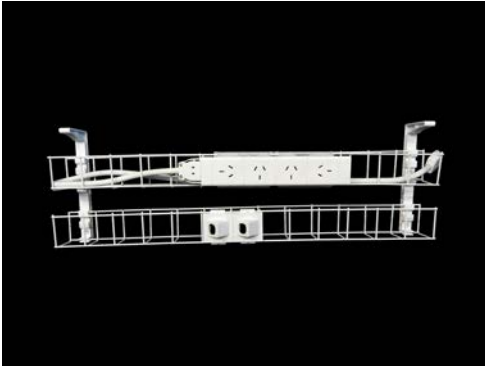

SWBK9504G2D

1 x Dual tier cable basket - 950mm
1 x Quad auto switched power module
1 x GPO clip
2 x Data tiles
1 x 1.5m Interconnecting lead

SWBK12504G2D

1 x Dual tier cable basket - 1250mm
1 x Quad auto switched power module
1 x GPO clip
2 x Data tiles
1 x 2m Interconnecting lead

UNDER DESK CABLE MANAGEMENT

DUAL TIER CABLE BASKET KITS - 4 GPO + 2 DATA

TIP: Links to above desk power, flip boxes, in desk power and wireless charging modules.

SWBK15504G2D

- 1 x Dual tier cable basket - 1550mm
- 1 x Quad auto switched power module
- 1 x GPO clip
- 2 x Data tiles
- 1 x 2.5m Interconnecting lead