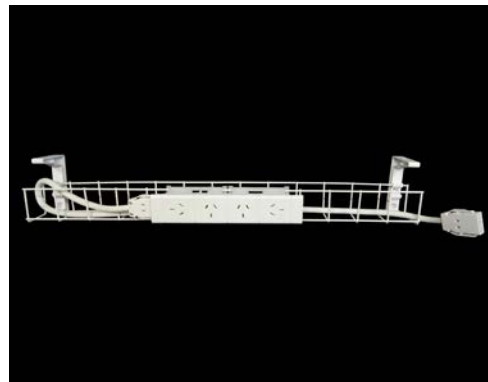

SWBK9504G

1 x Single tier cable basket - 950mm
1 x Quad auto switched power module
1 x GPO clip
1 x 1.5m Interconnecting lead

UNDER DESK CABLE MANAGEMENT

SINGLE TIER CABLE BASKET KITS - 4 GPO

SWBK12504G

1 x Single tier cable basket - 1250mm
1 x Quad auto switched power module
1 x GPO clip
1 x 2m Interconnecting lead

2 Years Warranty
Available in White.

SWBK15504G

1 x Single tier cable basket - 1550mm
1 x Quad auto switched power module
1 x GPO clip
1 x 2.5m Interconnecting lead

DUAL TIER CABLE BASKET KITS - 2 GPO +2 DATA