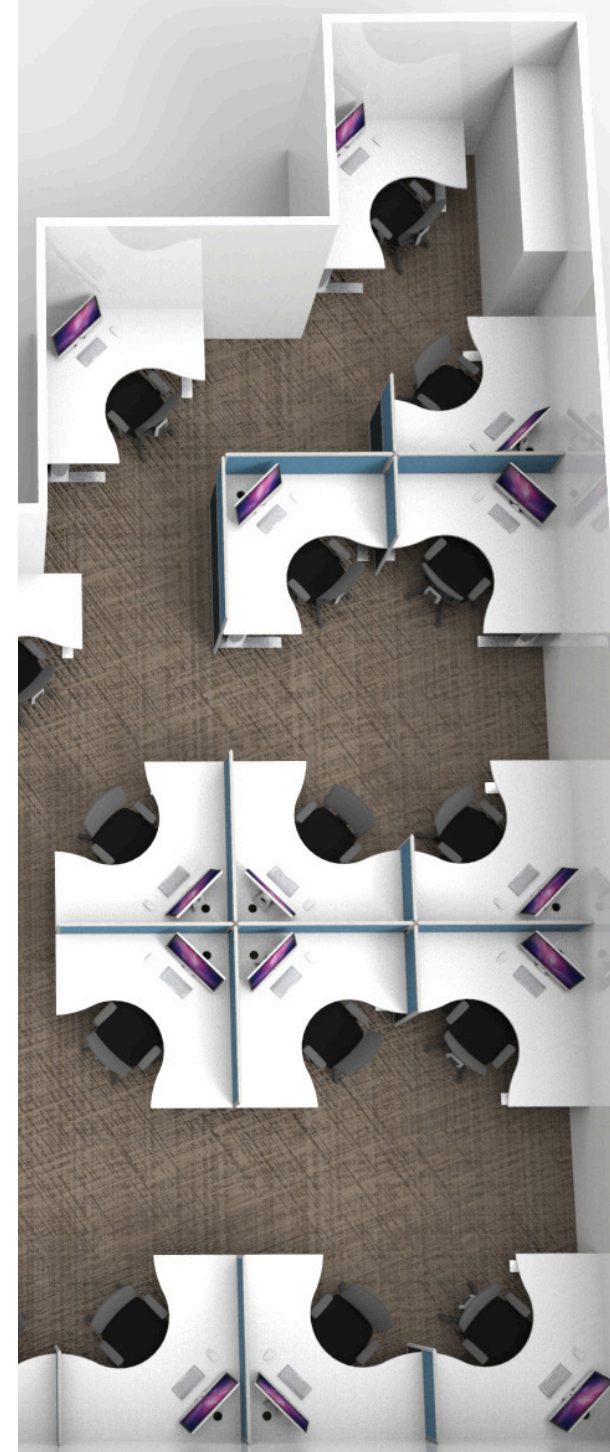

SWFLIP4G3D

Surface mount box
2 x Auto switched GPO
2 x USB charger

2 Years Warranty
Available in White.