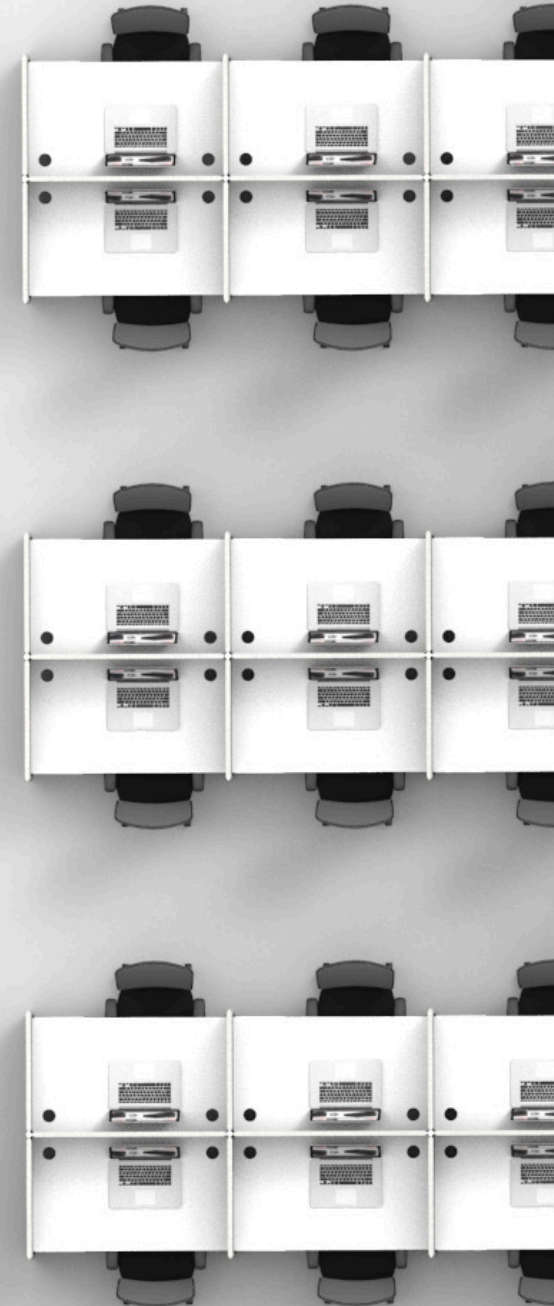

SWPOP2G

Pop-up In Desk Module
2 x Rotated GPO

SWPOP1D2USB

Pop-up In Desk Module
1 x Rotated GPO
2 x USB Charger

2 Years Warranty
Available in White.

BOARDROOM TABLE BOXES

Lid closes to obscure power and data points.
Links to wall starter or power pole kit.
TIP: Use in conjunction with SW Duct to avoid trip hazard.