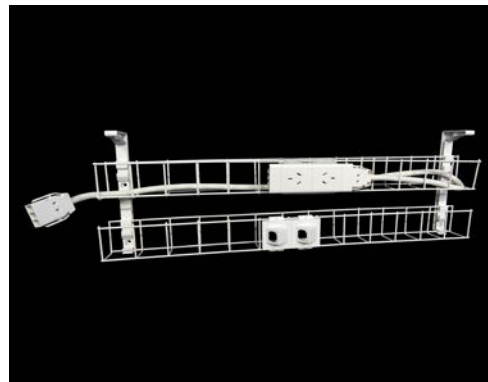

DUAL TIER CABLE BASKET KITS - 2 GPO +2 DATA

Connects to wall starter, adjoining cable basket or power pole kit. Takes power and data.

SWBK6502G2D

1 x Dual tier cable basket - 650mm
1 x Dual auto switched power module
1 x GPO clip
2 x Data tiles
1 x 1.5m Interconnecting lead

2 Years Warranty
Available in White.