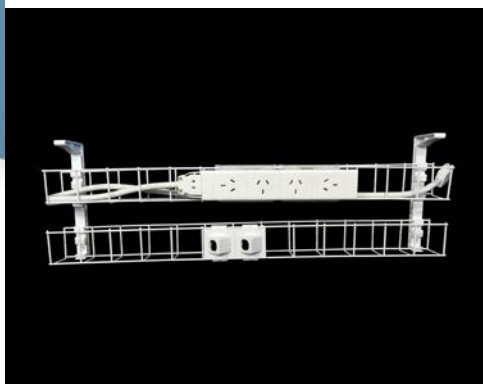

SWBK9504G2D

1 x Dual tier cable basket - 950mm
1 x Quad auto switched power module
1 x GPO clip
2 x Data tiles
1 x 1.5m Interconnecting lead