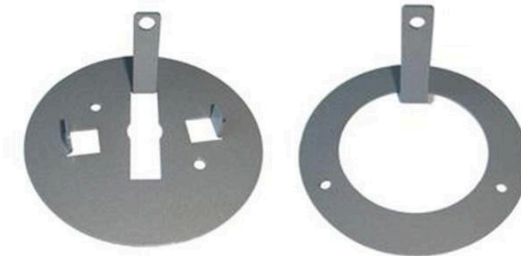

2 Years Warranty
Available in Silver.

POWER POLES - INDIVIDUALLY

Used in conjunction with ceiling starter socket and interconnecting leads.

SW2.1 POWER POLE

2.1m desk to ceiling power pole
Anodised finish
Includes: Ceiling kit
Under desk mounting bracket
Desk grommet and cover

2.1 Power Pole

SW2.8 POWER POLE

2.8m power pole
Anodised finish
Includes: Ceiling kit
Floor bracket and cover

2.8 and 3.3 Power Pole

SW3.3 POWER POLE

3.3m power pole
Anodised finish
Includes: Ceiling kit
Floor bracket and cover