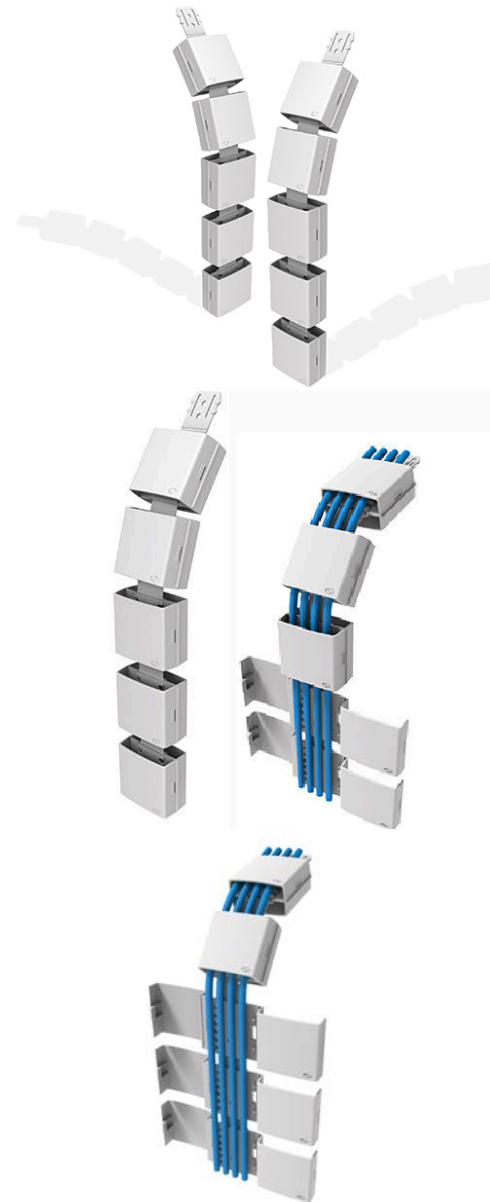

2 Years Warranty
Available in Silver.

POWER POLES & UMBILICALS

UMBILICAL POWER POLES

Flexible and attractive method of carrying wires from ceiling to cable basket or above desk power.

Requires ceiling starter and interconnecting leads.

Includes: Mounting foot for under desk mount

Flat plate for cable tray fixing

SWLINK 401.4

Link 40 Series

1400mm long

Cable tray to workstation for height adjustable tables

Includes: Mounting foot for under desk mount

Flat plate for cable tray fixing

SWLINK 601.4

Link 60 Series

1400mm long

Cable tray to workstation for height adjustable tables

Includes: Mounting foot for under desk mount

Flat plate for cable tray fixing

2 Years Warranty

Available in White.

INTERCONNECTING LEADS

Connecting wall and ceiling starters with workstations, or connecting power between workstations.

| | |
|----------------|---|
| SWINTLEAD 500 | Interconnecting cable - 500mm - 3 Core |
| SWINTLEAD 1000 | Interconnecting cable - 1000mm - 3 Core |
| SWINTLEAD 1500 | Interconnecting cable - 1500mm - 3 Core |
| SWINTLEAD 2000 | Interconnecting cable - 2000mm - 3 Core |
| SWINTLEAD 2500 | Interconnecting cable - 2500mm - 3 Core |
| SWINTLEAD 3000 | Interconnecting cable - 3000mm - 3 Core |
| SWINTLEAD 3500 | Interconnecting cable - 3500mm - 3 Core |
| SWINTLEAD 4000 | Interconnecting cable - 4000mm - 3 Core |
| SWINTLEAD 4500 | Interconnecting cable - 4500mm - 3 Core |
| SWINTLEAD 5000 | Interconnecting cable - 5000mm - 3 Core |
| SWINTLEAD 6000 | Interconnecting cable - 6000mm - 3 Core |