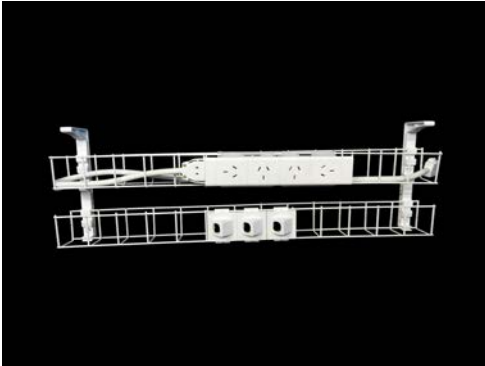

DUAL TIER CABLE BASKET KITS - 4 GPO + 3 DATA

SWBK6504G3D

- 1 x Dual tier cable basket - 650mm
- 1 x Quad auto switched power module
- 1 x GPO clip
- 3 x Data tiles
- 1 x 1.5m Interconnecting lead

2 Years Warranty
Available in White.