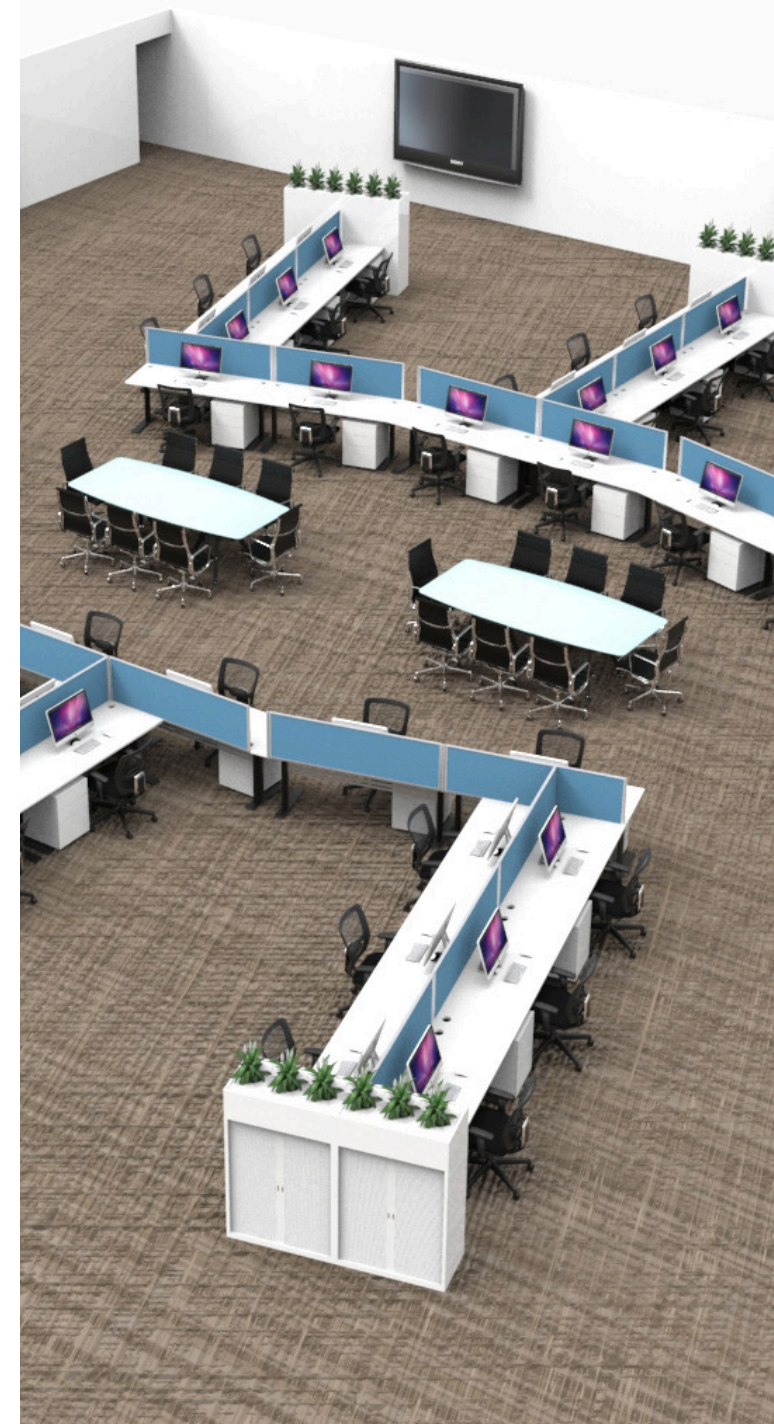

TABLE OF CONTENTS

- UNDER DESK CABLE MANAGEMENT
  - 4-6 Single Tier Basket Kits
  - 6-10 Dual Tier Basket Kits
  - 11 Baskets Sold Separately
- STARTER SOCKETS & SPLITTERS
  - 12 Starter Sockets
  - 13 Splitters
- ABOVE DESK POWER
  - 14-15 Power Rails
- IN DESK POWER
  - 16-17 Flip Boxes
- HOT DESKING POWER
  - 18 In Desk Modules
  - 19 Pop Up Power
- BOARDROOM TABLE BOXES
  - 20 Flip Boxes
- WIRELESS PHONE CHARGING
  - 21 Qi Compatible Charging
- POWER POLES & UMBILICALS
  - 22 Power Pole Kits
  - 23 Power Poles Sold Separately
  - 24 Umbilical Power Poles
  - 25 Workstation Power Ducting
- LEADS & DUCTING
  - 26 Interconnecting Leads & Cable Ducting
- CPU HOLDERS
  - 27 Under Desk Computer Tower Holders