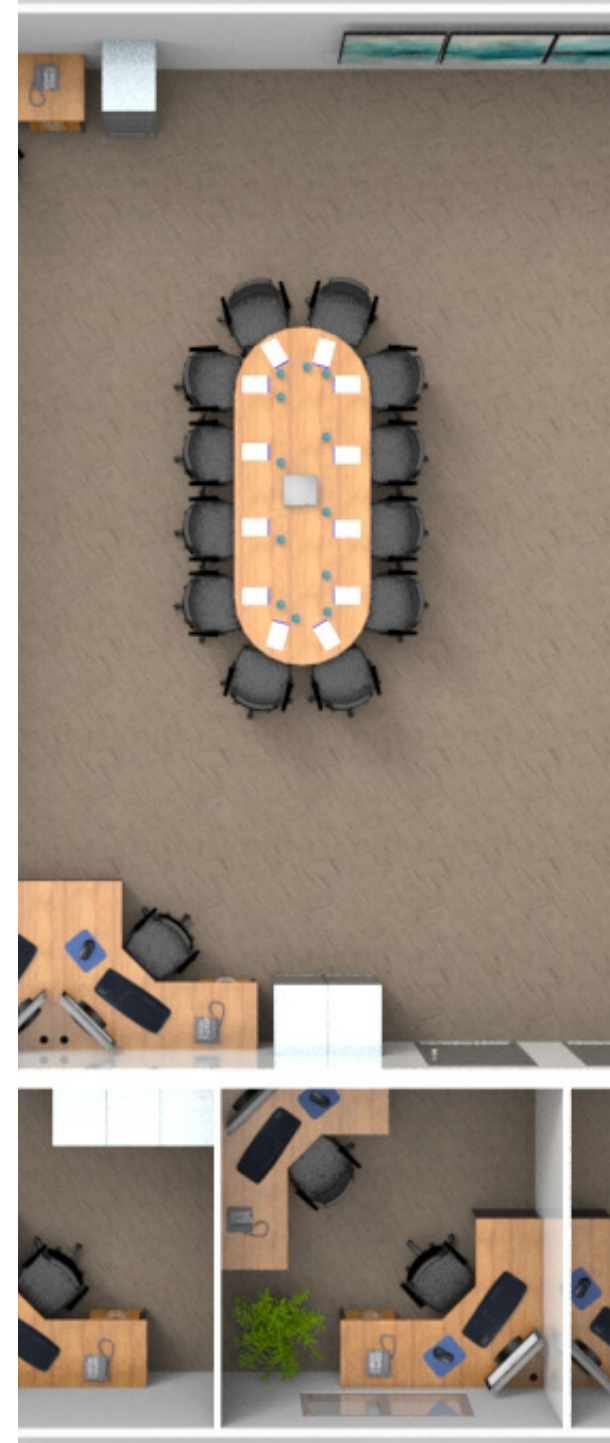

WORKSTATION POWER DUCTING

For managing cables for height adjustable desks.

SWLINK 201.4

Link 20 Series

1400mm long

Cable tray to workstation for height adjustable tables

Includes: Mounting foot for under desk mount

Flat plate for cable tray fixing

SWLINK 401.4

Link 40 Series

1400mm long

Cable tray to workstation for height adjustable tables

Includes: Mounting foot for under desk mount

Flat plate for cable tray fixing

SWLINK 601.4

Link 60 Series

1400mm long

Cable tray to workstation for height adjustable tables

Includes: Mounting foot for under desk mount

Flat plate for cable tray fixing

2 Years Warranty

Available in White.