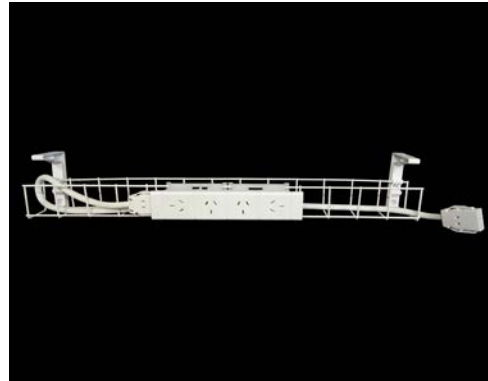

SWBK9504G

1 x Single tier cable basket - 950mm
1 x Quad auto switched power module
1 x GPO clip
1 x 1.5m Interconnecting lead

UNDER DESK CABLE MANAGEMENT

SINGLE TIER CABLE BASKET KITS - 4 GPO

SWBK12504G

1 x Single tier cable basket - 1250mm
1 x Quad auto switched power module
1 x GPO clip
1 x 2m Interconnecting lead

2 Years Warranty
Available in White.

SWBK15504G

1 x Single tier cable basket - 1550mm
1 x Quad auto switched power module
1 x GPO clip
1 x 2.5m Interconnecting lead

DUAL TIER CABLE BASKET KITS - 2 GPO +2 DATA