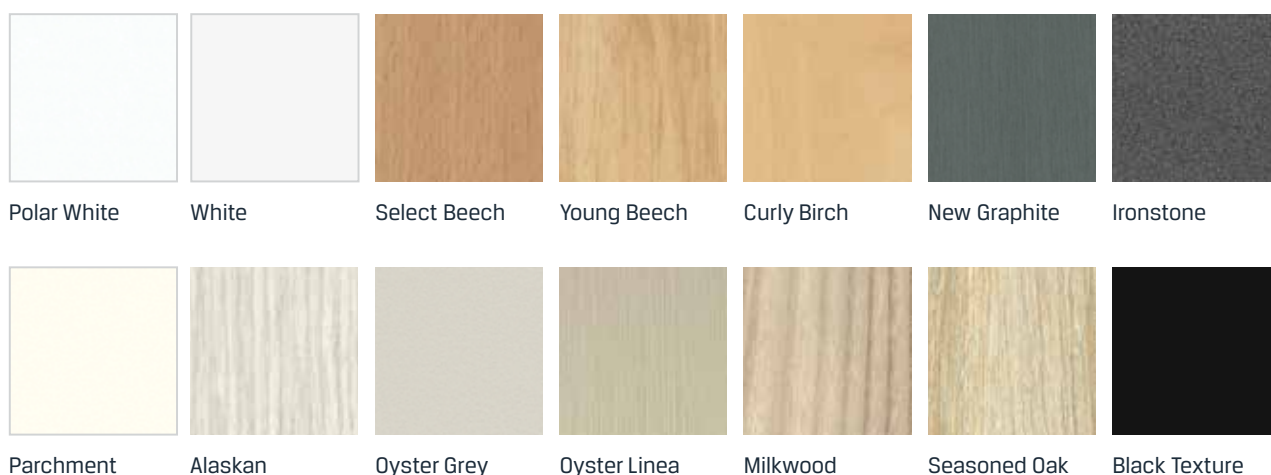

† Includes 1 shared leg.

* Frame Height without worktop

Set the tone: colour options

Stride desk and table frames are all available in chic black or white powdercoat finishes. Or for a specific colour, Stride offers a world of possibilities to reflect a business's brand, match existing office palettes, create calm or spark creativity.

Standard worktop colours

Choose from a large range of standard worktop colours.

Note: Due to many factors, but not limited to the following: customer monitor calibration and printing processes, colours represented within this brochure are indicative only. Please request a sample swatch if unsure about colour accuracy.