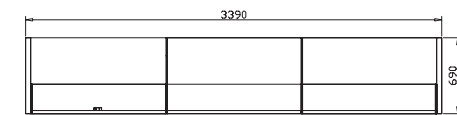

# KENT

■ Super high gloss white 2-pack panels with stainless steel trim lines and kick plate

■ Super high gloss white 2-pack desktop

■ Jade white stone hob

■ MODEL A

■ MODEL B

■ MODEL C

■ MODEL D (LHS or RHS)