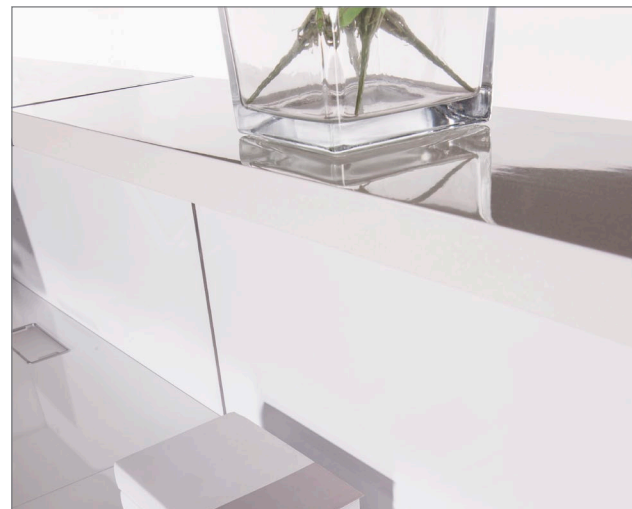

■ Jade white stone hob