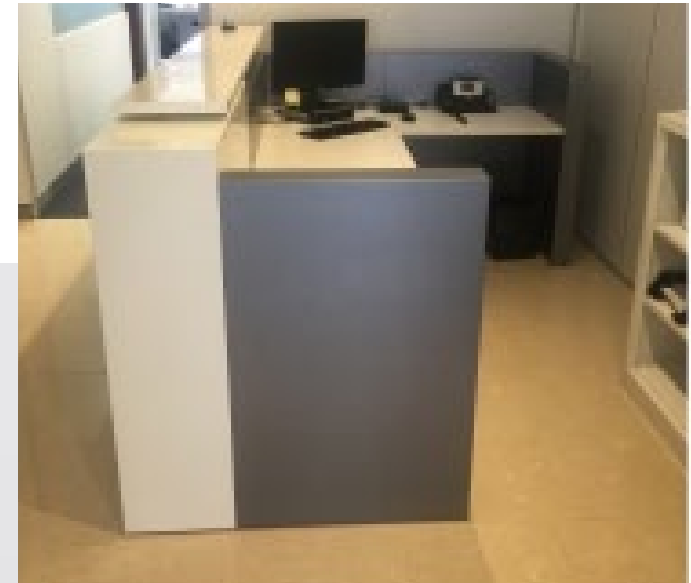

Custom Executive in white

Custom Calvin with return

Custom Martinique with side return and no hob

Custom counter return with hutch