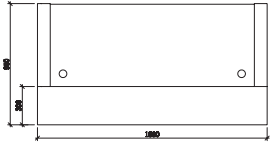

■ 1800 Wide

■ 2200 Wide

HUGO

BLACK

■ High gloss black 2-pack finish with matt white melamine desktop

■ Feature aluminium strips

■ Jade white stone hob