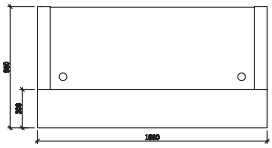

1800 Wide

2200 Wide

Optional return
LHS or RHS

HUGO

GREY

Teak or white melamine desktop

Jade white stone hob

Metallic grey 2-pack with feature aluminium trim