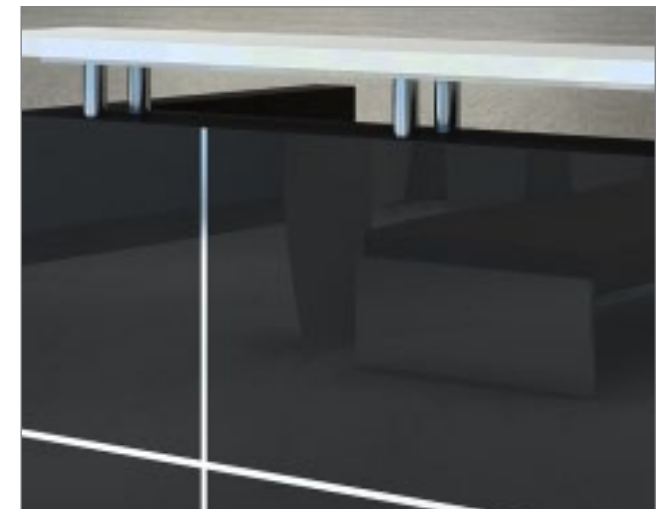

## BLACK

■ High gloss black 2-pack finish with matt white melamine desktop

■ Feature aluminium strips

■ Jade white stone hob