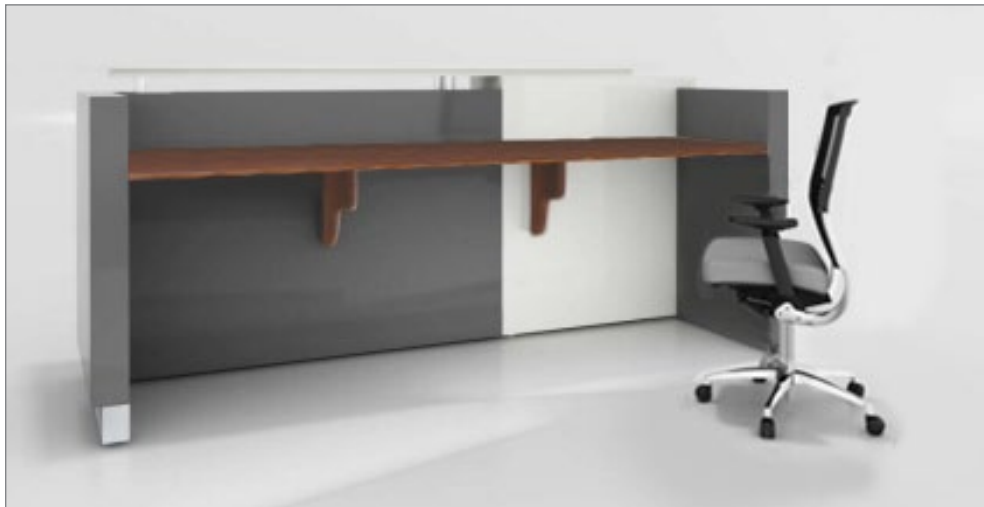

■ Teak or white melamine desktop