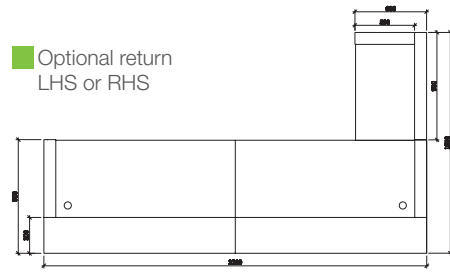

Optional return
LHS or RHS