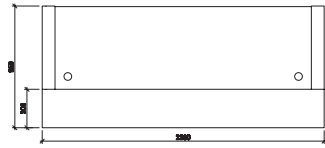

1800 Wide

2200 Wide

Optional return
LHS or RHS

HUGO

GREY

Teak or white melamine desktop

Jade white stone hob

Metallic grey 2-pack with feature aluminium trim