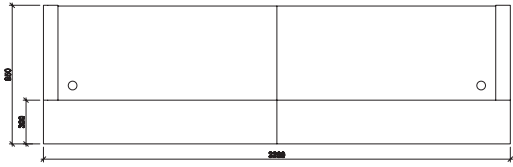

3200 Wide

Optional return
LHS or RHS

HUGO-PLUS

WHITE