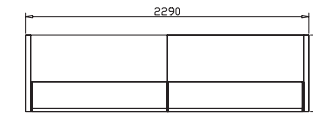

# KENT

■ Super high gloss white 2-pack panels with stainless steel trim lines and kick plate

■ Super high gloss white 2-pack desktop

■ Jade white stone hob

■ MODEL A

■ MODEL B

■ MODEL C

■ MODEL D (LHS or RHS)