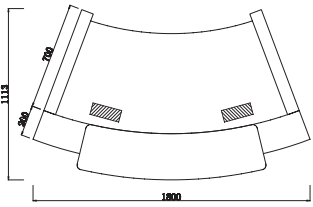

CONSERVATORY

■ 1800 Wide