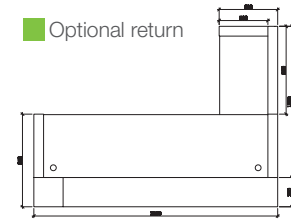

■ Optional return

CALVIN