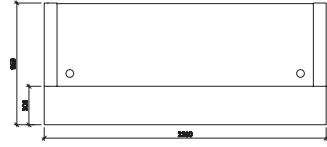

■ 1800 Wide

■ 2200 Wide

HUGO

BLACK

■ High gloss black 2-pack finish with matt white melamine desktop

■ Feature aluminium strips

■ Jade white stone hob