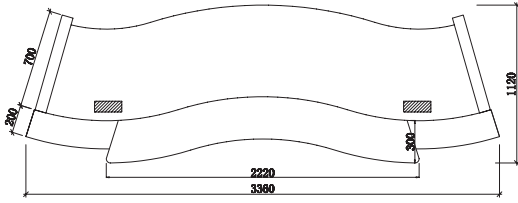

■ W3360 x D1120 x H1150