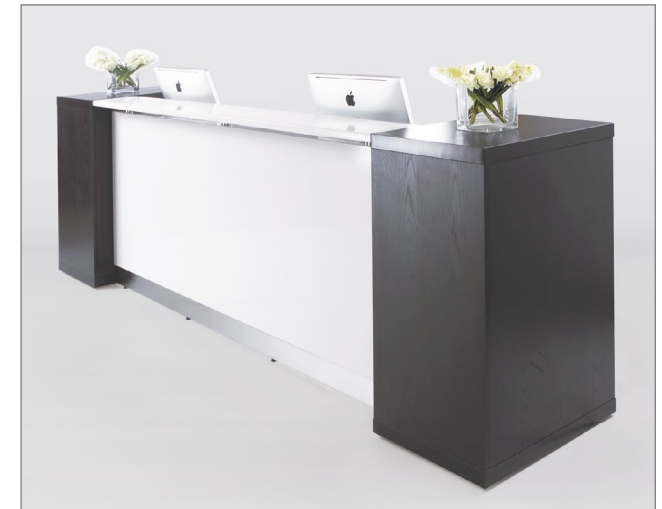

# ASTON

3100 Wide

High gloss white 2-pack desktop

Dual Lockable cupboards

Bookshelf

Jade white stone hob