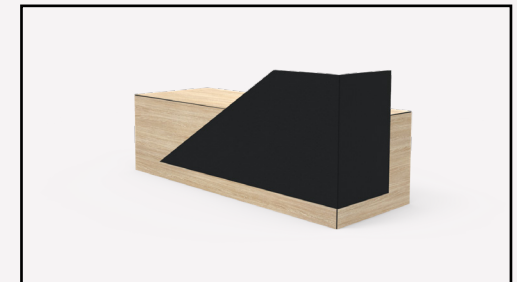

RECEPTION DESKS

Impress

IMPRESS

Pictured in Seasoned Oak, Black

OVERALL DIMENSIONS

H: 1050

L: 2400

W: 900

- Modern & freestanding
- Highly customisable
- Feature mitre detail can be matching or contrasting
- Angled fascia provides a balance of privacy and welcoming atmosphere

RECEPTION DESKS

Niagara

NIAGARA DOUBLE FASCIA