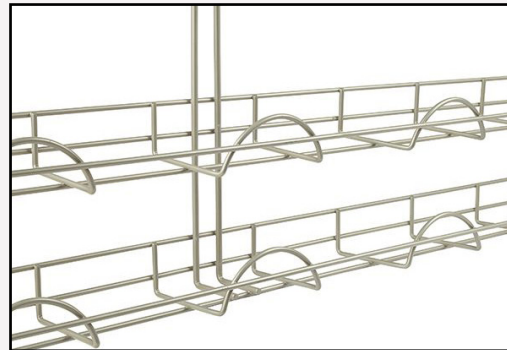

Standard Option

While the Livorno is our standard option, you may choose any handle from the MDC range

Available in:

- Matt Black (MBL)
- Matt White (MWH)
- Satin Chrome (SC)

CABLE BASKET

Upgrade

Easy to use cable management solution helps to keep your office space neat, tidy and safe

Allows separation of data and power

CABLE ENTRY COVER

Upgrade

Pictured in Chrome Matt

Handy cable management tool for neat, seamless connectivity between worktop area and power / Ethernet outlets

Also available in Plastic: