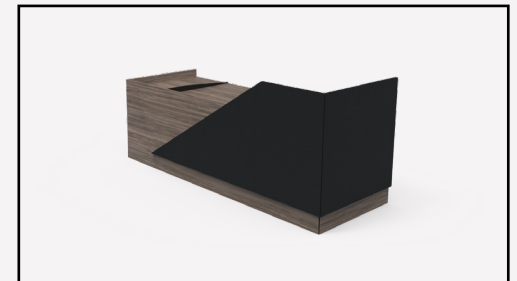

L: 2400

W: 900

DESK TOP DIMENSIONS

H: 650(MIN) 1300(MAX)

L: 1840

W: 850

Utilises E-DESK Essential system which when combined with the wrap around acoustic screen affords the user privacy at any height

RECEPTION DESKS

Reference

REFERENCE

*Pictured in Fox Teakwood, Black
& Natural Walnut, Black*

OVERALL DIMENSIONS

H: 1100

L: 2400

W: 900

- Modern elegance
- Highly customisable
- A balance of privacy & outward visibility
- Bird's beak mitre on box section