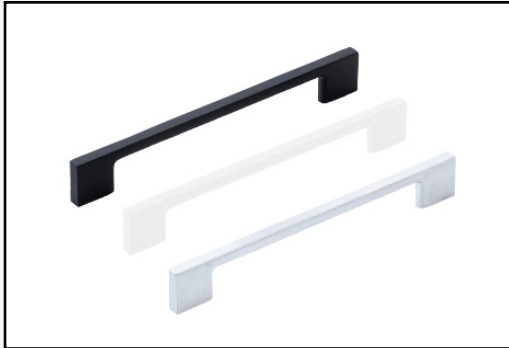

1 PERSON DIMENSIONS

H: 1100

L: 2400

W: 900

- Practical & elegant
- Highly customisable
- Depth of open storage above built in units customisable to suit your needs

RECEPTION DESKS

Options & Add-Ons

LIVORNO HANDLES

Standard Option

While the Livorno is our standard option, you may choose any handle from the MDC range

Available in:

- Matt Black (MBL)
- Matt White (MWH)
- Satin Chrome (SC)

CABLE BASKET

Upgrade

Easy to use cable management solution helps to keep your office space neat, tidy and safe

Allows separation of data and power

CABLE ENTRY COVER

Upgrade

Pictured in Chrome Matt

Handy cable management tool for neat, seamless connectivity between worktop area and power / Ethernet outlets

Also available in Plastic: