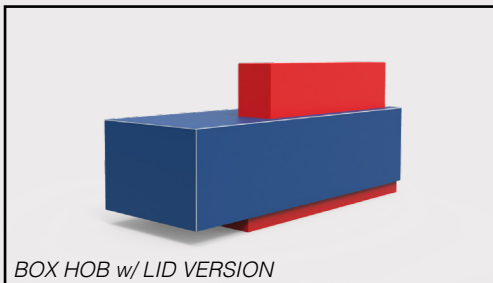

RECEPTION DESKS

Rubik

RUBIK

*Pictured in Silver Ash, Black
& Olympia Blue, Pillarbox*

OVERALL DIMENSIONS

H: 1100

L: 2400

W: 900

- Elegant & freestanding
- Highly customisable
- Floating appearance
- Feature mitre detail can be matching or contrasting
- Box hob or angular fascia available with or without inset hob top

BOX HOB w/ LID VERSION