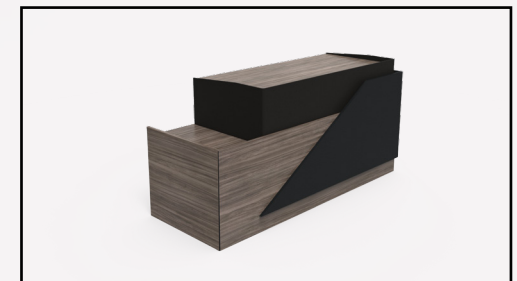

L: 2400

W: 900

DESK TOP DIMENSIONS

H: 650(MIN) 1300(MAX)

L: 1840

W: 850

Utilises E-DESK Essential system which when combined with the wrap around acoustic screen affords the user privacy at any height

RECEPTION DESKS