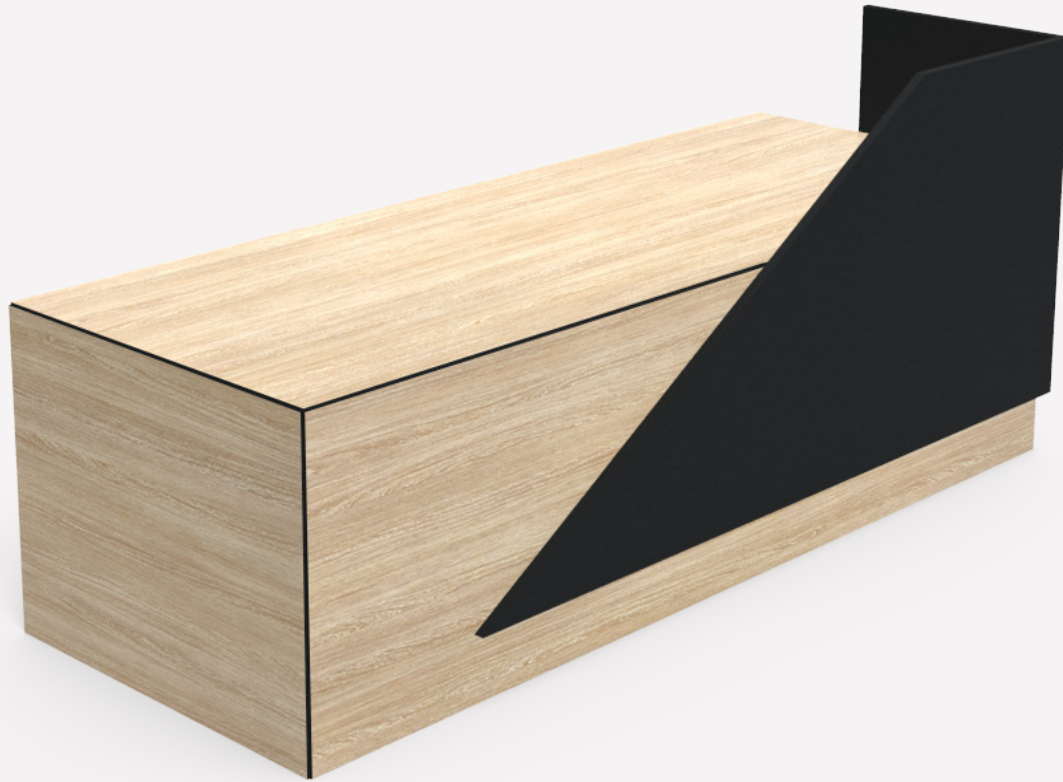

W: 900

- Elegant & freestanding
- Highly customisable
- Floating appearance
- Feature mitre detail can be matching or contrasting
- Box hob or angular fascia available with or without inset hob top

BOX HOB w/ LID VERSION

RECEPTION DESKS

Impress

IMPRESS

Pictured in Seasoned Oak, Black

OVERALL DIMENSIONS

H: 1050

L: 2400

W: 900

- Modern & freestanding
- Highly customisable
- Feature mitre detail can be matching or contrasting
- Angled fascia provides a balance of privacy and welcoming atmosphere

RECEPTION DESKS

Niagara

NIAGARA DOUBLE FASCIA