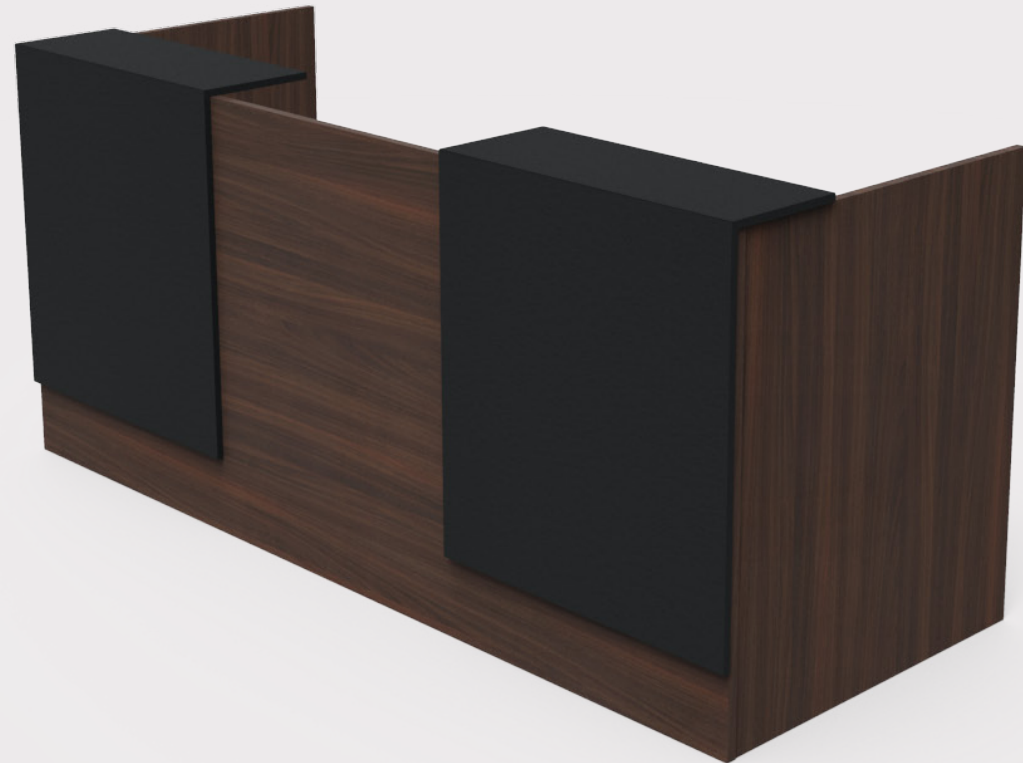

- Modern & freestanding
- Highly customisable
- Feature mitre detail can be matching or contrasting
- Angled fascia provides a balance of privacy and welcoming atmosphere

RECEPTION DESKS

Niagara

NIAGARA DOUBLE FASCIA

Pictured in Jarrah Legno, Black

Also available in single fascia version

OVERALL DIMENSIONS

H: 1100

L: 2400

W: 900

- Freestanding & private
- Highly customisable
- Multiple version available to suit your needs
- Bird's beak mitre on fascias

FINESSE ANGULAR DESKS

*Pictured in Natural Walnut, Black
& Raw Birchply, Black*

AM DIMENSIONS

H: 1100

L: 2400

W: 900

AB DIMENSIONS

H: 1100