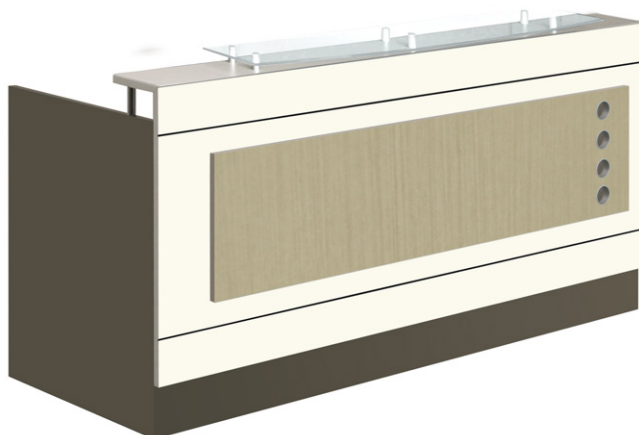

Corporate Reception Series

This series come with 3 Styles: Urban, Contempo & In-Vogue.

- Style & simplicity for the budget conscious,
- Flat panel construction & easy to assemble.
- Commercial & custom colours are also available.
- Custom sizes available on request

Urban Reception

code: ERCU

sizes: 1170h x 830d mm

width: 1800/2100/2400/3000 mm

Contempo Reception

code: ERCC

sizes: 1170h x 830d mm

width: 1800/2100/2400/3000 mm

1500mm Glass hob option available

In-Vogue Reception

code: ERCI

sizes: 1170h x 830d mm

width: 1800/2100/2400/3000 mm

1500mm Glass hob option available

DDK Commercial Interiors

DDK Customer Service
Perry Smith (VIC) sales
Monika Popovic (VIC) sales
Patrick Walker (NSW) sales