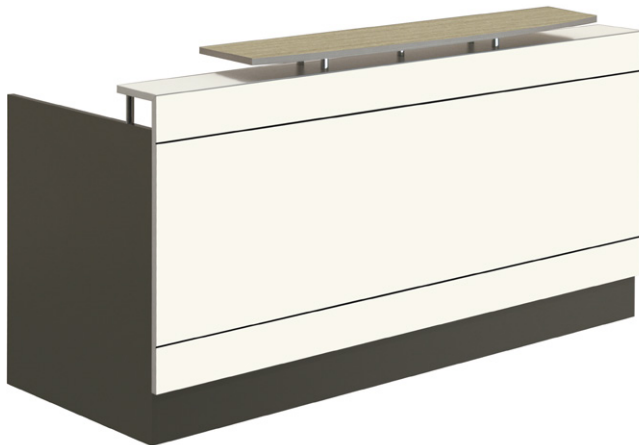

Corporate Reception Series

This series come with 3 Styles: Urban, Contempo & In-Vogue.

- Style & simplicity for the budget conscious,
- Flat panel construction & easy to assemble.
- Commercial & custom colours are also available.
- Custom sizes available on request

Urban Reception

code: ERCU

sizes: 1170h x 830d mm

width: 1800/2100/2400/3000 mm

Contempo Reception

code: ERCC

sizes: 1170h x 830d mm

width: 1800/2100/2400/3000 mm

1500mm Glass hob option available

In-Vogue Reception

code: ERCI

sizes: 1170h x 830d mm

width: 1800/2100/2400/3000 mm

1500mm Glass hob option available

DDK Commercial Interiors

DDK Customer Service
Perry Smith (VIC) sales
Monika Popovic (VIC) sales
Patrick Walker (NSW) sales