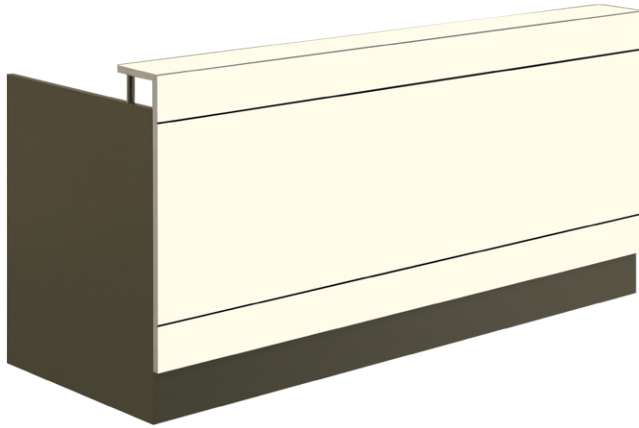

Corporate Reception Series

This series come with 3 Styles: Urban, Contempo & In-Vogue.

- Style & simplicity for the budget conscious,
- Flat panel construction & easy to assemble.
- Commercial & custom colours are also available.
- Custom sizes available on request

Urban Reception

code: ERCU

sizes: 1170h x 830d mm

width: 1800/2100/2400/3000 mm

Contempo Reception

code: ERCC

sizes: 1170h x 830d mm

width: 1800/2100/2400/3000 mm

1500mm Glass hob option available

In-Vogue Reception

code: ERCI

sizes: 1170h x 830d mm

width: 1800/2100/2400/3000 mm

1500mm Glass hob option available

DDK Commercial Interiors

DDK Customer Service
Perry Smith (VIC) sales
Monika Popovic (VIC) sales
Patrick Walker (NSW) sales