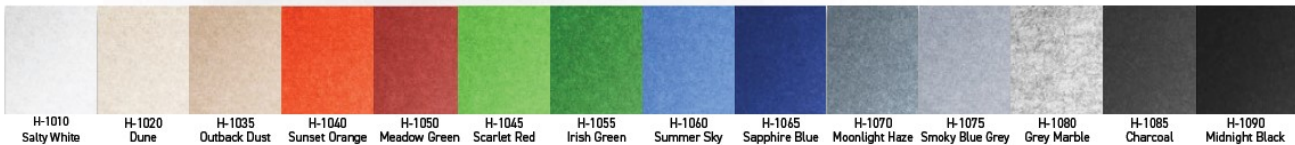

<u>Thickness</u>	<u>Depth</u>	<u>Height</u>	<u>Price</u>
18mm	500-900mm	200mm – 500mm	$ 175.00
27mm	500-900mm	200mm – 500mm	$ 225.00
27mm	500-900mm	501mm – 600mm	$ 259.00

Specify: Desk Thickness,
Desk Depth
Height above Desk
..Divi Square or Divi Angled
..Screen Thickness, 18mm or 27mm