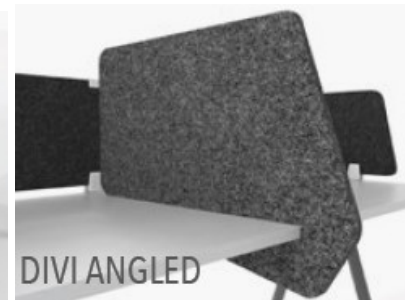

Desk Dividers

The Divi desk dividing screens are a stunning new take on the traditional privacy screen. These screens simply slide on to the desks, making them perfect for existing office furniture fitouts and retrofitting. These screens are made from bonded Hush panels and are available in either 18mm or 24mm thickness.

As with Hush, the panel has rounded corners, and are custom cut for each order to suit any desk. Hush is a lightweight and semi-rigid panel with excellent sound absorbing properties.

Redefine your environment; controlling reverberated noise can create an ideal and productive environment for offices, schools and more.