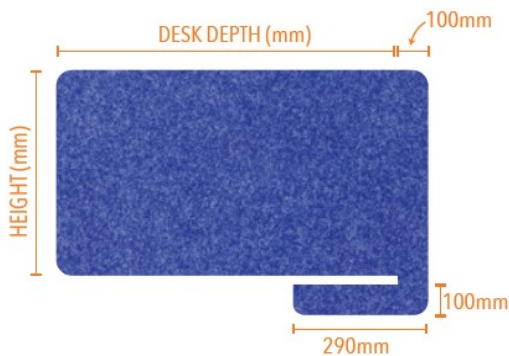

Desk Dividers

The Divi desk dividing screens are a stunning new take on the traditional privacy screen. These screens simply slide on to the desks, making them perfect for existing office furniture fitouts and retrofitting. These screens are made from bonded Hush panels and are available in either 18mm or 24mm thickness.

As with Hush, the panel has rounded corners, and are custom cut for each order to suit any desk. Hush is a lightweight and semi-rigid panel with excellent sound absorbing properties.

Redefine your environment; controlling reverberated noise can create an ideal and productive environment for offices, schools and more.

<u>Thickness</u>	<u>Depth</u>	<u>Height</u>	<u>Price</u>
18mm	500-900mm	200mm – 500mm	\$ 175.00
27mm	500-900mm	200mm – 500mm	\$ 225.00
27mm	500-900mm	501mm – 600mm	\$ 259.00

Specify: Desk Thickness,
Desk Depth
Height above Desk
..Divi Square or Divi Angled
..Screen Thickness, 18mm or 27mm